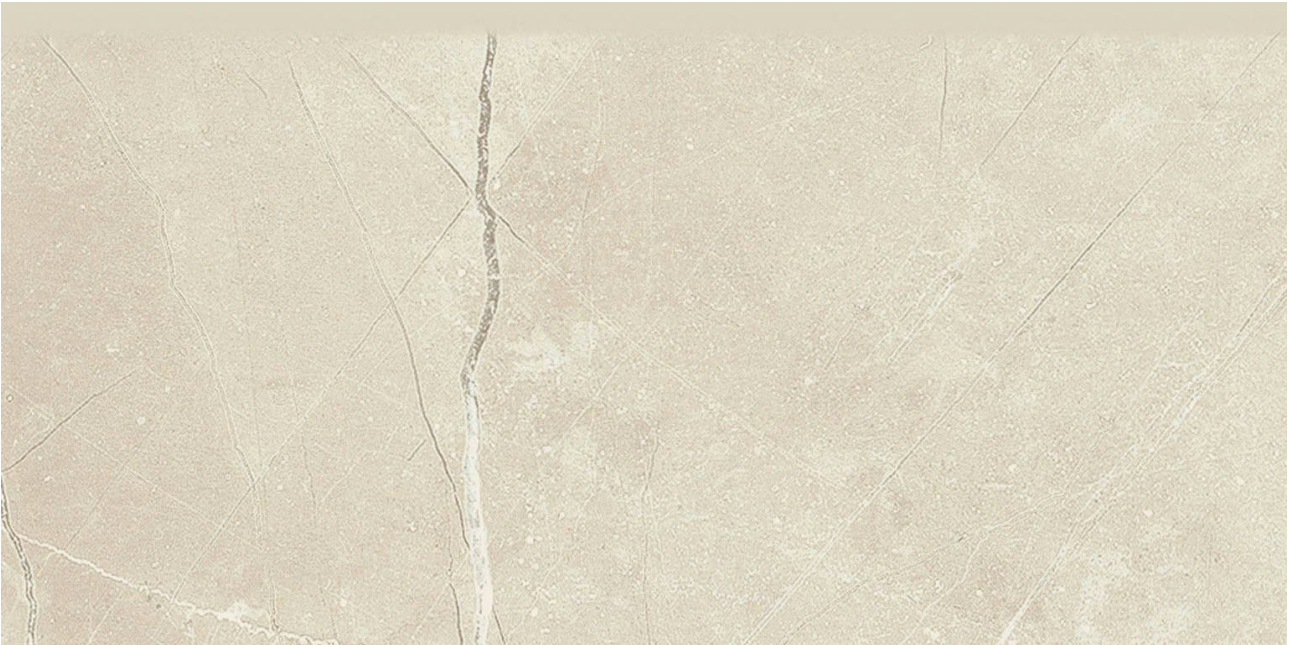

Tiles by Kia

PRODUCT 3X6 PULPIS IVORY BULLNOSE

Tile | 3"x6" | Porcelain

TECHNICAL DATA

CODE: AC57-509
NAME: 3X6 Pulpis Ivory Bullnose
SIZE: 3"x6"
SERIES: Classic
FINISH: Gloss
LOOK: Marble Look
BILLING UNIT: PC
FAMILY: Tile
STYLE: Contemporary
TYPOLOGY: Porcelain
TYPE OF PIECE: Bullnose
USE: Floor and Wall