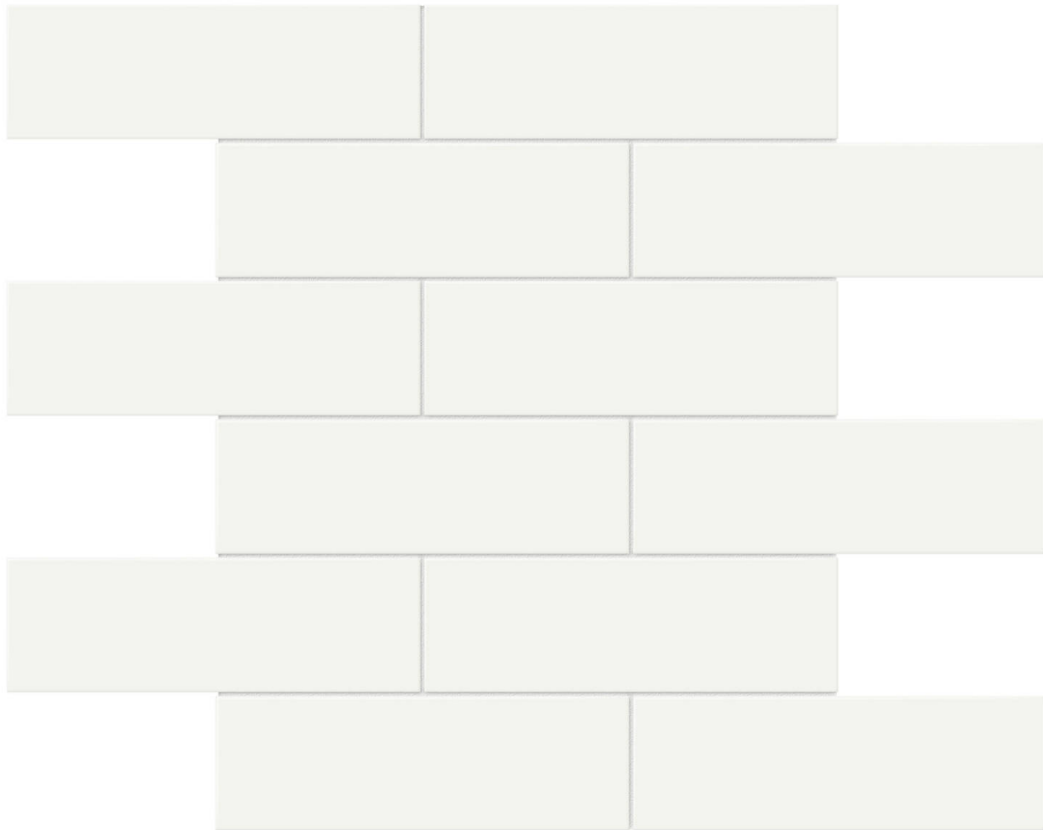

Tiles by Kia

PRODUCT

2X6 WHITE MATTE BRICK MOSAIC

Tile | 11.65"x11.73" | Porcelain

TECHNICAL DATA

CODE: QUTR-WH-M12M
NAME: 2x6 White Matte Brick Mosaic
SIZE: 11.65"x11.73"
SERIES: Traditions
FINISH: Matt
LOOK: Mono-Color
BILLING UNIT: SF
FAMILY: Tile
FROST RESISTANCE: Yes
MOSAIC CHIP SIZE: 2"x6"
STYLE: Classic
SUITABLE FOR: Backsplash,Indoor
TYPOLOGY: Porcelain
TYPE OF PIECE: Mosaic
USE: Floor and Wall
NOTES: Number Of Rows Per Sheet = 6