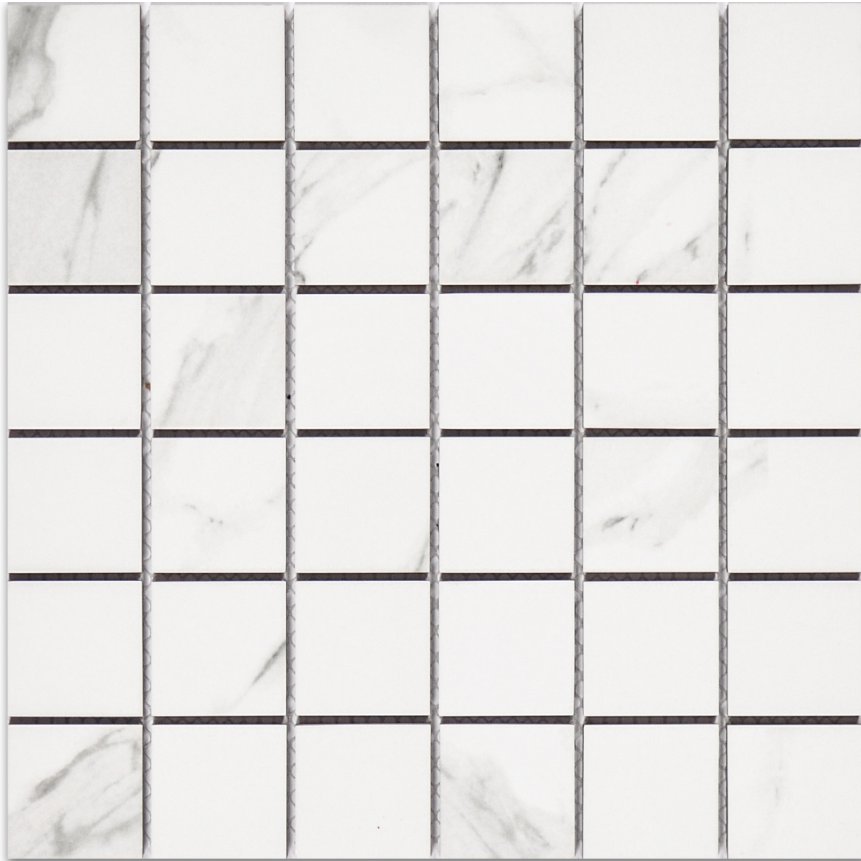

Tiles by Kia

PRODUCT

TREASURE STATUARIO 2X2 POLISHED MOSAIC

Tile | 12"x12" | Porcelain

GRAPHIC VARIETY

TECHNICAL DATA

CODE: QUTS-ST-M1
NAME: Treasure Statuario 2x2 Polished Mosaic
SIZE: 12"x12"
SERIES: Treasure
FINISH: Polished
LOOK: Marble Look
BILLING UNIT: SH
FAMILY: Tile
MOSAIC CHIP SIZE: 2"x2"
SHADE VARIATION: V3
STYLE: Contemporary
SUITABLE FOR: Indoor, Shower, Backsplash
TYPOLOGY: Porcelain
TYPE OF PIECE: Mosaic
USE: Floor and Wall