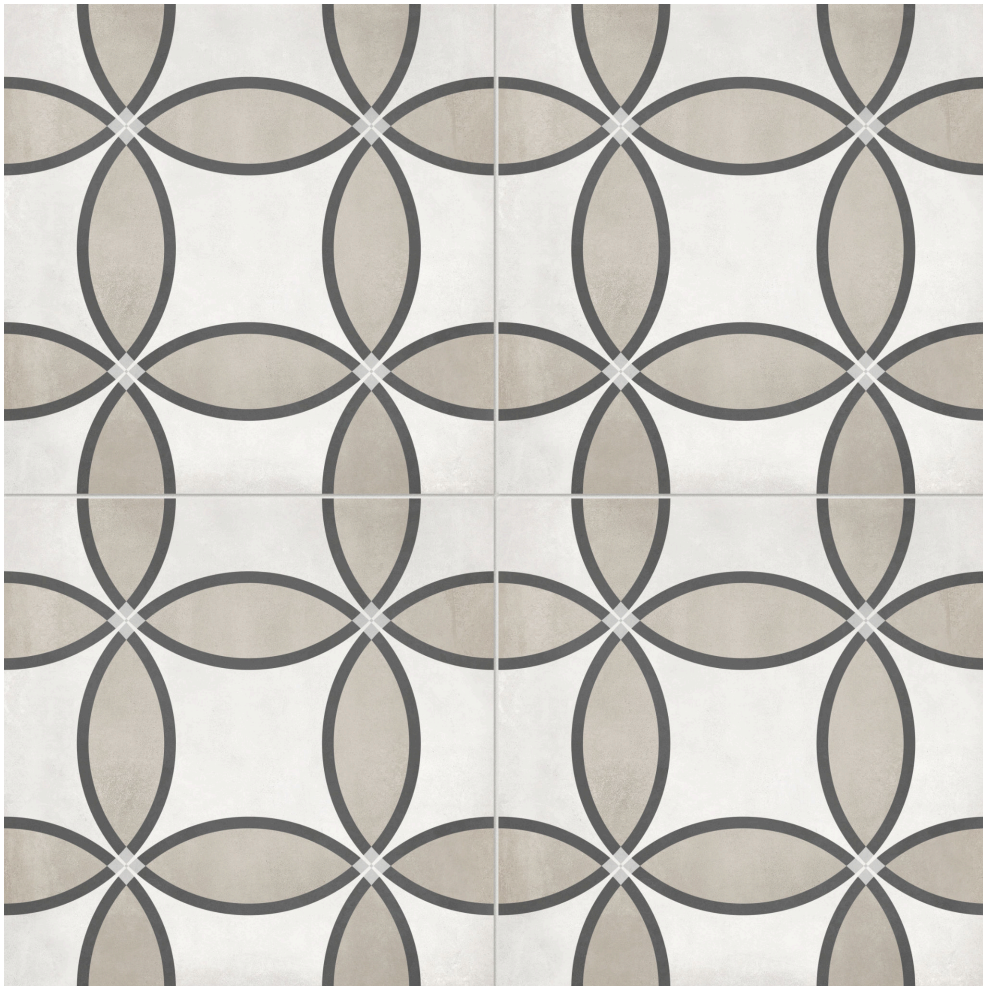

## PRODUCT FORM 8X8 SAND ZENITH

---

Tile | 8"x8" | Pressed Glazed Porcelain

## TECHNICAL DATA

CODE: AC4500-07620

NAME: Form 8x8 Sand Zenith

SIZE: 8"x8"

SERIES: Form AC

FINISH: Matte

LOOK: Patterned Tiles

BREAKING STRENGTH (APH):  $\geq 310 \geq 1300$

TYPOLOGY: Pressed Glazed Porcelain

THICKNESS (APH): 9mm

TYPE OF PIECE: Field Tile

USE: Floor and Wall

WATER ABSORPTION (APH):  $< 0.5\%$

NOTES: This product is special order and cannot be cancelled, returned, or refunded.