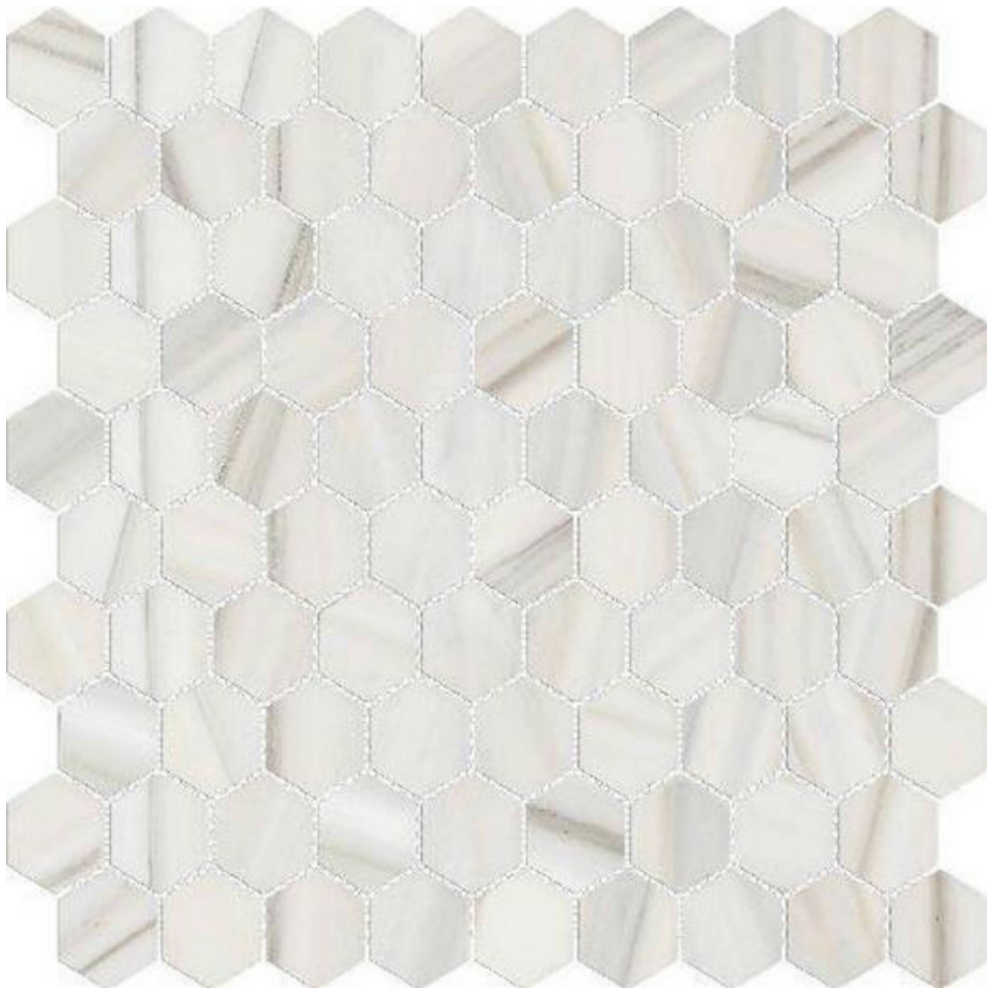

Tiles by Kia

PRODUCT

POLISHED 1\'' ENCHANTMENT HEX MOSAIC

Tile | 12"x12" | Porcelain

TECHNICAL DATA

CODE: QUAD-EN-M2PN
NAME: Polished 1" Enchantment Hex Mosaic
SIZE: 12"x12"
SERIES: Ardor
FINISH: Polished
LOOK: Marble Look
BILLING UNIT: SF
EDGE: Rectified
FAMILY: Tile
FROST RESISTANCE: Yes
MOSAIC CHIP SIZE: 1"
STYLE: Classic
SUITABLE FOR: Backsplash|Indoor
TYPOLOGY: Porcelain
TYPE OF PIECE: Mosaic
USE: Floor and Wall