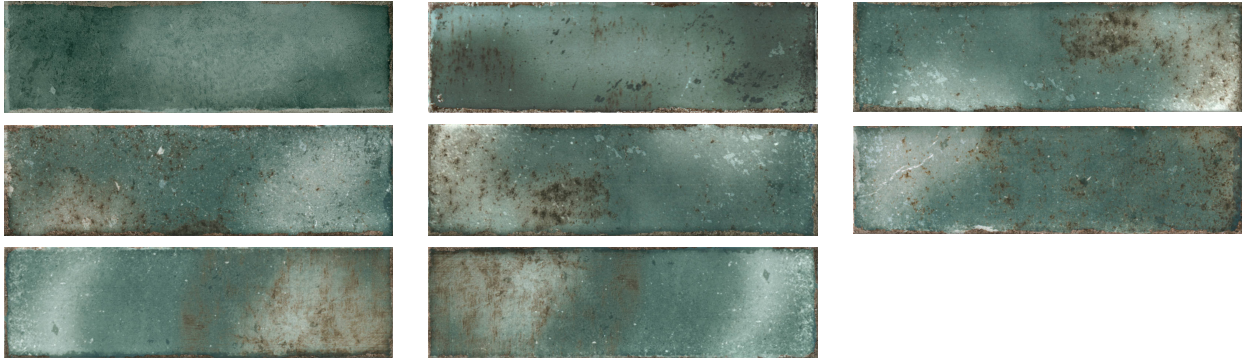

Tiles by Kia

PRODUCT BRICKELL JADE 2.75X9.5

Tile | 2.75"x9.5" | Ceramic

GRAPHIC VARIETY

ROOM SCENES

TECHNICAL DATA

CODE: QUMH-BR-1
NAME: Brickell Jade 2.75x9.5
SIZE: 2.75"x9.5"
SERIES: Miami
FINISH: Gloss
LOOK: Subway Tile
BILLING UNIT: SF
FAMILY: Tile
STYLE: Traditional
SUITABLE FOR: Backsplash,Indoor
TYPOLOGY: Ceramic
TYPE OF PIECE: Field Tile
USE: Wall only