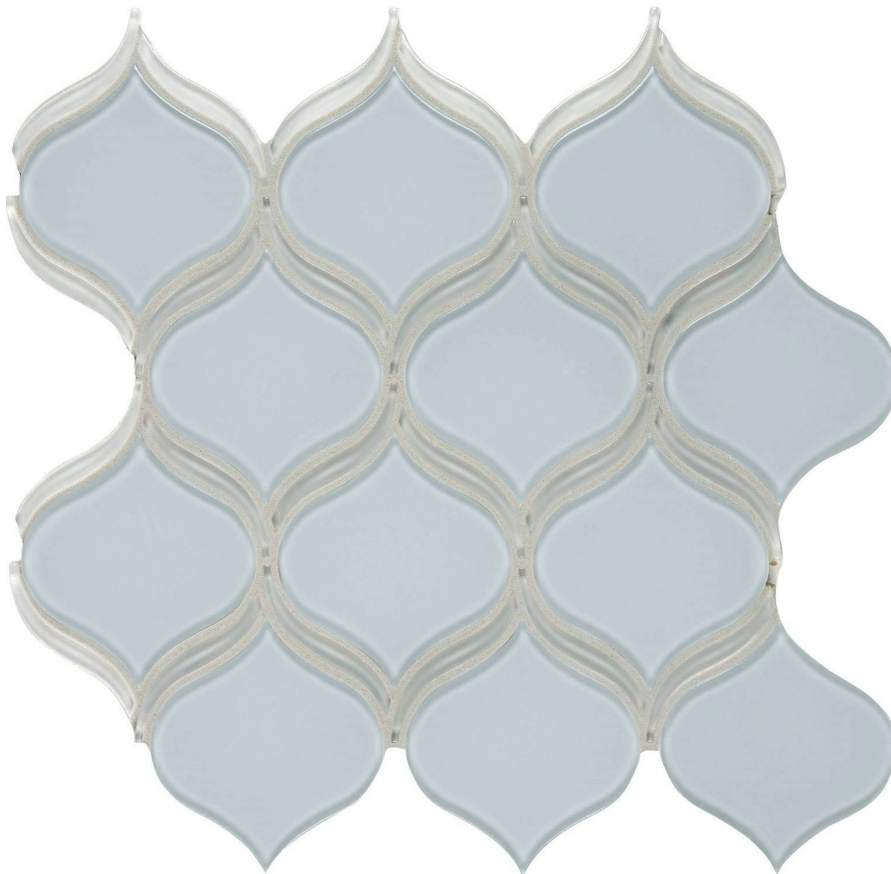

Tiles by Kia

PRODUCT SKYLIGHT ARABESQUE MOSAIC

Mosaic and Decorative Tile | 11"x12" |

TECHNICAL DATA

CODE: AC3001-00850

NAME: Skylight Arabesque Mosaic

SIZE: 11"x12"

SERIES: Element

FINISH: Gloss

LOOK: Glass

BILLING UNIT: SF

FAMILY: Mosaic and Decorative Tile

MOSAIC CHIP SIZE: Mesh-Mounted

SPECIAL ORDER: Special Order

STYLE: Classic

SUITABLE FOR: Indoor|Outdoor

TYPE OF PIECE: Mosaic

USE: Wall only

NOTES: This product is special order and cannot be cancelled, returned, or refunded

PACKING

Size	Product type	BOX			PALLET		
		pcs	sqft	lb	boxes	sqft	lb
11"x12"	Mosaic	10	9.68		36		