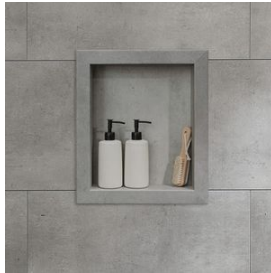

Tiles by Kia

SERIES FROST NICKEL

Stone Look | | SPC

PRODUCTS

Frost Nickel Shower Bench 26x18.63x3
26"x18.63"x3" | SPC

**Frost Nickel 94" Trim Kit, 2
Inside Corners, 2 J Trims, 2 L
Trims**
25"x15" | SPC

Frost Nickel Wall Tile 25x15
25"x15" | SPC

Frost Nickel Shower Niche 14.5x12 Inside
14.5"x12"x2" | SPC

Frost Nickel Shower Shelf
14.56x7.12x2
14.5"x12"x2" | SPC

ROOM SCENES

Size	Product type	BOX			PALLET		
		pcs	sqft	lb	boxes	sqft	lb
26"x18.63"x3"							
25"x15"							
14.5"x12"x2"							