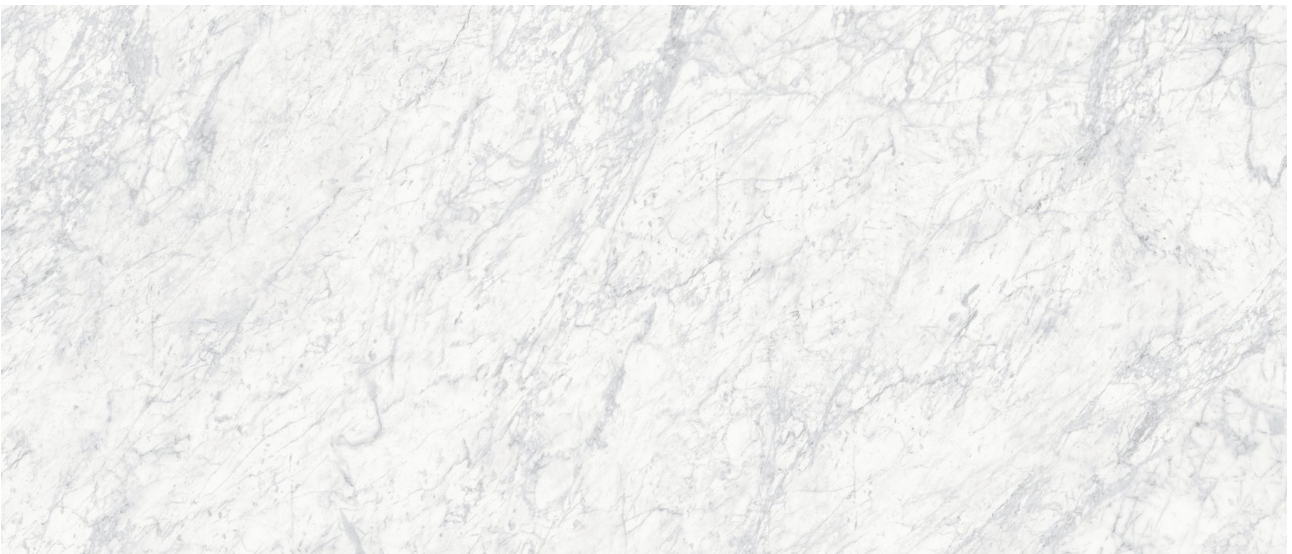

Tiles by Kia

PRODUCT
ROYAL STONWORKS 48X110 OLD WORLD BIANCO
HONED

Tile | 48"x110" | Sintered Slab

TECHNICAL DATA

CODE: QUSW-OW-2H

NAME: Royal Stoneworks 48X110 Old World Bianco Honed

SIZE: 48"x110"

SERIES: Royal Stoneworks

FINISH: Honed

LOOK: Stone Look

EDGE: Rectified

FAMILY: Tile

FROST RESISTANCE: Yes

SHADE VARIATION: V3

SPECIAL ORDER: Special Order

STYLE: Contemporary

SUITABLE FOR: Indoor|Shower

TPOLOGY: Sintered Slab

TYPE OF PIECE: Field Tile

USE: Floor and Wall

NOTES: This product is special order and cannot be cancelled, returned, or refunded.

PACKING

Size	Product type	BOX			PALLET		
		pcs	sqft	lb	boxes	sqft	lb
48"x110"	Field Tile	1	36.06		36		