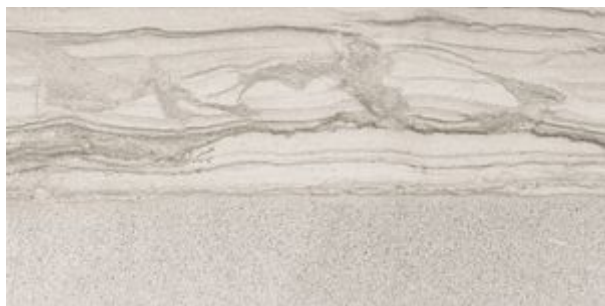

Tiles by Kia

PRODUCT ARCADIA 12X24F FERRARA MATTE

Tile | 12"x24" | Glazed Porcelain

DETAILS

ROOM SCENES

TECHNICAL DATA

CODE: QUAR-FE-F1N

NAME: Arcadia 12X24F Ferrara Matte

SIZE: 12"x24"

SERIES: Arcadia

FINISH: Matt

LOOK: Stone Look

EDGE: Rectified

FAMILY: Tile

FROST RESISTANCE: Yes

SHADE VARIATION: V3

SPECIAL ORDER: Special Order

STYLE: Contemporary

SUITABLE FOR: Backsplash| Indoor

TPOLOGY: Glazed Porcelain

TYPE OF PIECE: Field Tile

USE: Floor and Wall

NOTES: This product is special order and cannot be cancelled, returned, or refunded.