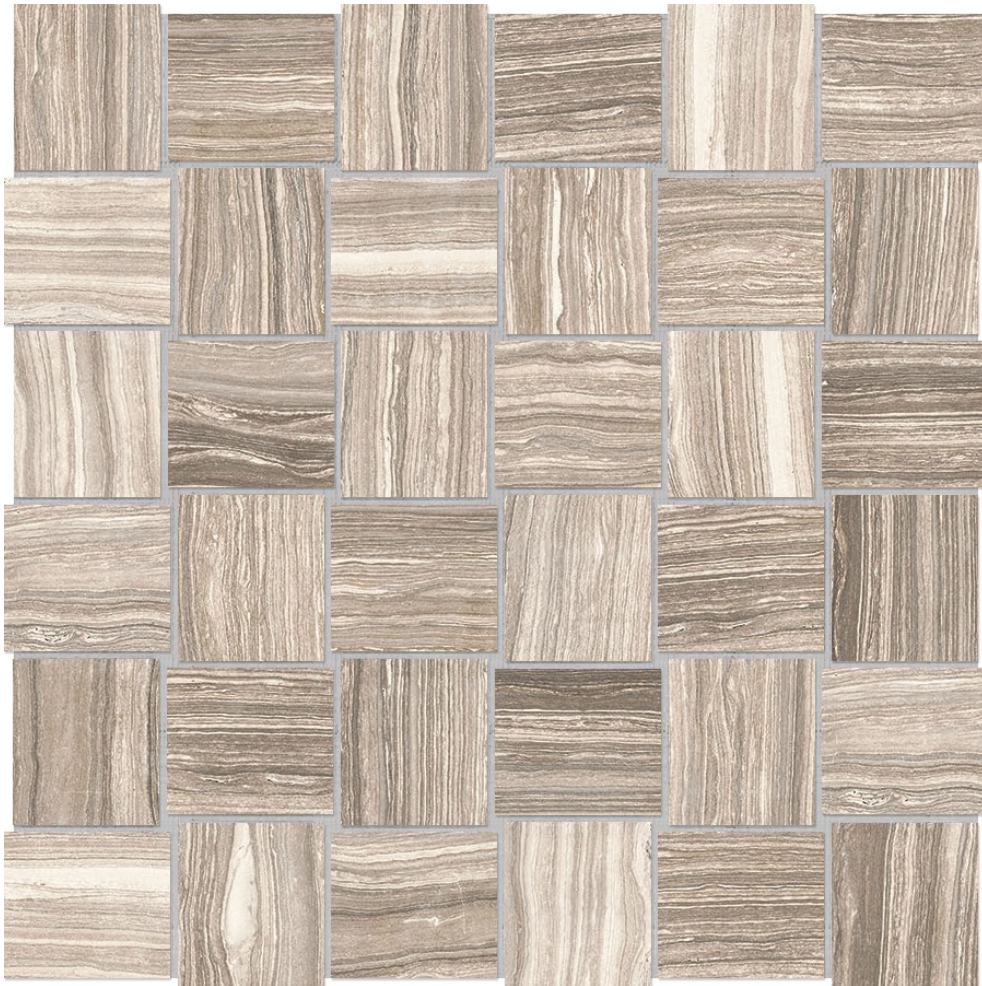

Tiles by Kia

PRODUCT 2X2 CLAY BASKETWEAVE

Tile | 12"x12" | Glazed Porcelain

TECHNICAL DATA

CODE: AC4501-00830

NAME: 2x2 Clay Basketweave

SIZE: 12"x12"

SERIES: Eramosa

FINISH: Matt

LOOK: Marble Look

BILLING UNIT: SF

FAMILY: Tile

FROST RESISTANCE: Yes

MOSAIC CHIP SIZE: Mesh-Mounted

PEI: 4

SPECIAL ORDER: Special Order

STYLE: Contemporary

SUITABLE FOR: Indoor

TPOLOGY: Glazed Porcelain

TYPE OF PIECE: Mosaic

USE: Floor and Wall

NOTES: This product is special order and cannot be cancelled, returned, or refunded.

PACKING

| Size | Product type | BOX | | | PALLET | | |
|---------|--------------|-----|------|----|--------|------|----|
| | | pcs | sqft | lb | boxes | sqft | lb |
| 12"x12" | Mosaic | 10 | 10 | | 48 | | |