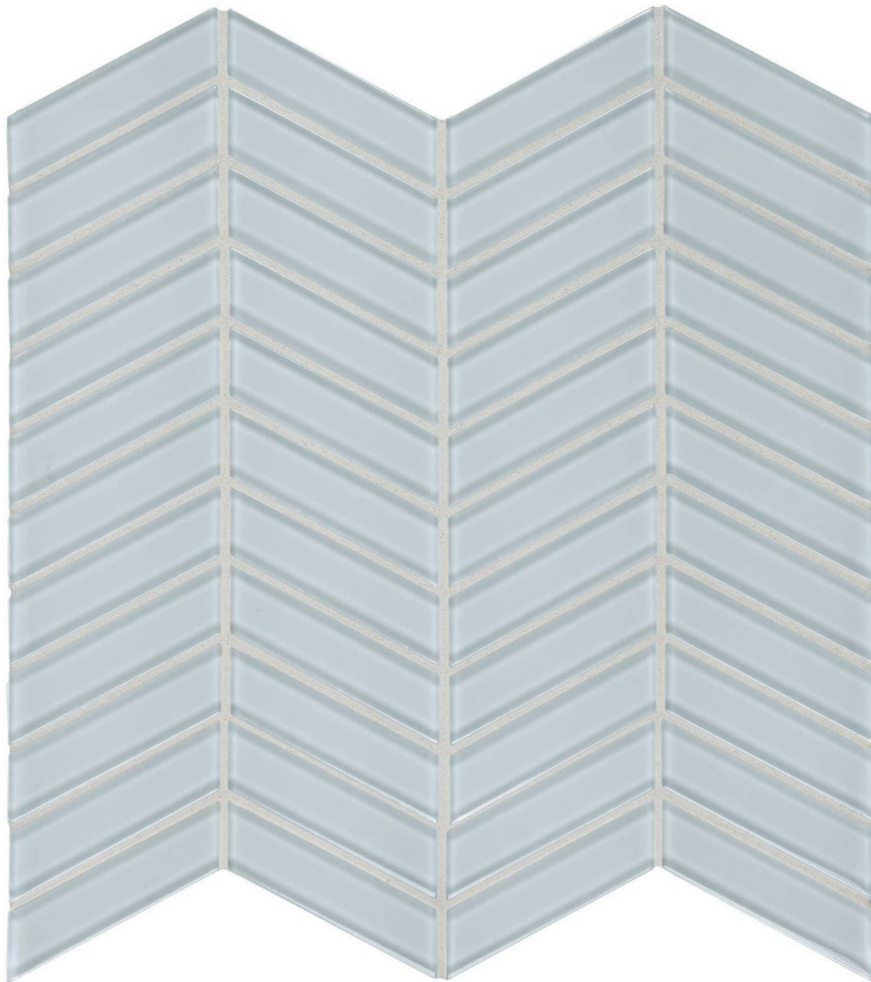

Tiles by Kia

PRODUCT SKYLIGHT CHEVRON MOSAIC

Mosaic and Decorative Tile | 12"x12" |

TECHNICAL DATA

CODE: AC3001-00830

NAME: Skylight Chevron Mosaic

SIZE: 12"x12"

SERIES: Element

FINISH: Gloss

LOOK: Glass

BILLING UNIT: SF

FAMILY: Mosaic and Decorative Tile

MOSAIC CHIP SIZE: Mesh-Mounted

SPECIAL ORDER: Special Order

STYLE: Classic

SUITABLE FOR: Indoor|Outdoor

TYPE OF PIECE: Mosaic

USE: Wall only

NOTES: This product is special order and cannot be cancelled, returned, or refunded

PACKING

Size	Product type	BOX			PALLET		
		pcs	sqft	lb	boxes	sqft	lb
12"x12"	Mosaic	10	9.56		36		