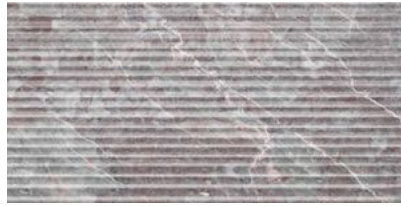

Tiles by Kia

SERIES SERENO BURGUNDY

|| Marble

A spectacular multicolored marble with a distinguished yet expressive presence. Sereno Burgundy® offers a standout and unique color scheme of dusty rose, noble burgundy, and refined white and grey tones.

PRODUCTS

Sereno Burgundy 12x24
12"x24" | Marble

Sereno Burgundy 12x24 Curva
12"x24" | Marble

Sereno Burgundy 24 Picket
12"x20" | Marble

Sereno Burgundy 1.25 Penny Round Mosaic
10"x14" | Marble

Sereno Burgundy 4x12 Fluto
4"x12" | Marble