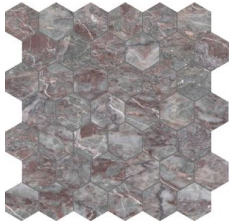

Tiles by Kia

SERIES SERENO BURGUNDY

|| Marble

A spectacular multicolored marble with a distinguished yet expressive presence. Sereno Burgundy® offers a standout and unique color scheme of dusty rose, noble burgundy, and refined white and grey tones.

PRODUCTS

Sereno Burgundy 12x24
12"x24" | Marble

Sereno Burgundy 12x24 Curva
12"x24" | Marble

Sereno Burgundy 24 Picket
12"x20" | Marble

Sereno Burgundy 1.25 Penny Round Mosaic
10"x14" | Marble

Sereno Burgundy 4x12 Fluto
4"x12" | Marble

Sereno Burgundy 4x12 Prisma
4"x12" | Marble

Sereno Burgundy 2 Hexagon Mosaic
12"x12" | Marble

Sereno Burgundy 2x6 Picket Mosaic
10.5"x12" | Marble

Sereno Burgundy 18x36
3"x12" | Marble

Sereno Burgundy 1.25x12 Deco-Bar
1.25"x12" | Marble

Sereno Burgundy .5x12 Deco-Bar
0.5"x12" | Marble

Sereno Burgundy 3x12
3"x12" | Marble

Sereno Burgundy 1.25x4 Herringbone Mosaic
11.25" x 11.375" | Marble

ROOM SCENES

Size	Product type	BOX			PALLET		
		pcs	sqft	lb	boxes	sqft	lb
12"x24"	Field Tile	4	7.97	45.924		382.56	
12"x20"	Field Tile	4	6.46	35.276		310.08	
10"x14"	Mosaic	5	4.95	25.465		49.5	
4"x12"	Field Tile	12	3.98	27.996		191.04	
12"x12"	Mosaic	5	4.95	26.345		49.5	
10.5"x12"	Mosaic	5	4.41	25.535		44.1	
3"x12"	Field Tile	2	9.04	51.566		379.68	
1.25"x12"	Trim	25		32.425			
0.5"x12"	Trim	50		17.4			
11.25"x11.375"	Mosaic	5	4.41	22.82		44.1	