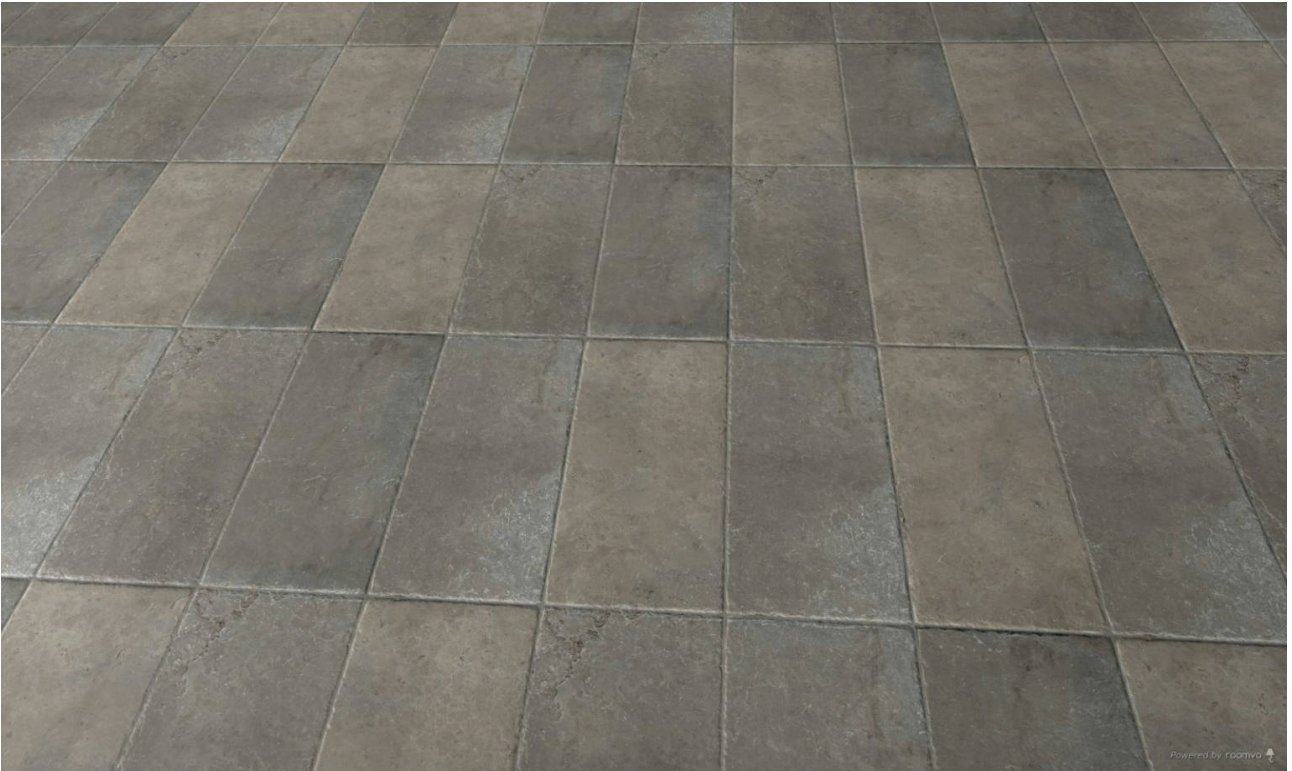

Tiles by Kia

PRODUCT
MENFI GREY 12X24"

Tile | 12"x24" | Porcelain

GRAPHIC VARIETY

DETAILS

ROOM SCENES

TECHNICAL DATA

CODE: QUEL-ME-1
NAME: Menfi Grey 12X24"
SIZE: 12"x24"
SERIES: Elevation
FINISH: Natural
LOOK: Stone Look
BILLING UNIT: SF
EDGE: Rectified
FAMILY: Tile
FROST RESISTANCE: Yes
PEI: 4
STYLE: Traditional
SUITABLE FOR: |Indoor|Shower
TYPOLOGY: Porcelain
THICKNESS (APH): 10 mm
TYPE OF PIECE: Field Tile
USE: Floor and Wall