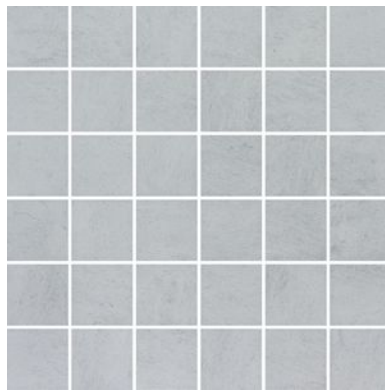

Tiles by Kia

SERIES CINQ

Concrete | Glazed Porcelain | Pressed Glazed Porcelain

Contemporary tiles in a palette of earthy colors.

PRODUCTS

Cinq 13x13 Black
13"x13" | Pressed Glazed Porcelain

Cinq 13x13 Grey
13"x13" | Pressed Glazed Porcelain

Cinq 13x13 White
13"x13" | Pressed Glazed Porcelain

Cinq 2x2 Black
12"x12" | Glazed Porcelain

Cinq 2x2 Grey
12"x12" | Glazed Porcelain

Cinq 2x2 White
12"x12" | Glazed Porcelain

Cinq 8x10 Black
8"x10" | Pressed Glazed Porcelain

Cinq 8x10 Grey
8"x10" | Pressed Glazed Porcelain

Cinq 8x10 White
8"x10" | Pressed Glazed Porcelain

Cinq 3x8 Black Bullnose
3"x8" | Glazed Porcelain

Cinq 3x8 Grey Bullnose
3"x8" | Glazed Porcelain

Cinq 3x8 White Bullnose
3"x8" | Glazed Porcelain