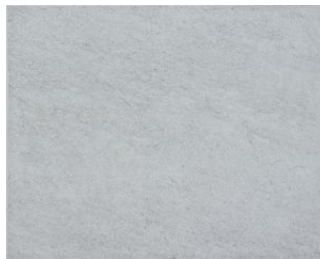

Tiles by Kia

SERIES CINQ

Concrete | Glazed Porcelain | Pressed Glazed Porcelain

Contemporary tiles in a palette of earthy colors.

PRODUCTS

Cinq 13x13 Black
13"x13" | Pressed Glazed Porcelain

Cinq 13x13 Grey
13"x13" | Pressed Glazed Porcelain

Cinq 13x13 White
13"x13" | Pressed Glazed Porcelain

Cinq 2x2 Black
12"x12" | Glazed Porcelain

Cinq 2x2 Grey
12"x12" | Glazed Porcelain

Cinq 2x2 White
12"x12" | Glazed Porcelain

Cinq 8x10 Black
8"x10" | Pressed Glazed Porcelain

Cinq 8x10 Grey
8"x10" | Pressed Glazed Porcelain

Cinq 8x10 White
8"x10" | Pressed Glazed Porcelain

Cinq 3x8 Black Bullnose
3"x8" | Glazed Porcelain

Cinq 3x8 Grey Bullnose
3"x8" | Glazed Porcelain

Cinq 3x8 White Bullnose
3"x8" | Glazed Porcelain