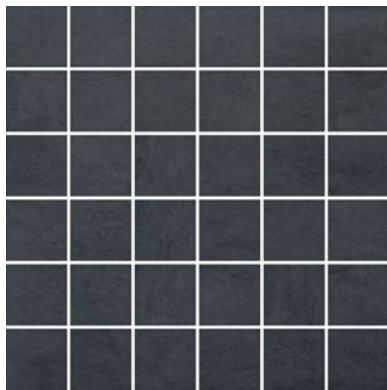

Tiles by Kia

SERIES CINQ

Concrete | Glazed Porcelain | Pressed Glazed Porcelain

Contemporary tiles in a palette of earthy colors.

PRODUCTS

Cinq 13x13 Black
13"x13" | Pressed Glazed Porcelain

Cinq 13x13 Grey
13"x13" | Pressed Glazed Porcelain

Cinq 13x13 White
13"x13" | Pressed Glazed Porcelain

Cinq 2x2 Black
12"x12" | Glazed Porcelain

Cinq 2x2 Grey
12"x12" | Glazed Porcelain

Cinq 2x2 White
12"x12" | Glazed Porcelain

Cinq 8x10 Black
8"x10" | Pressed Glazed Porcelain

Cinq 8x10 Grey
8"x10" | Pressed Glazed Porcelain

Cinq 8x10 White
8"x10" | Pressed Glazed Porcelain

Cinq 3x8 Black Bullnose
3"x8" | Glazed Porcelain

Cinq 3x8 Grey Bullnose
3"x8" | Glazed Porcelain

Cinq 3x8 White Bullnose
3"x8" | Glazed Porcelain