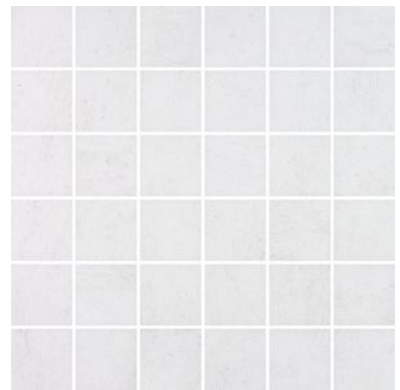

Tiles by Kia

SERIES CINQ

Concrete | Glazed Porcelain | Pressed Glazed Porcelain

Contemporary tiles in a palette of earthy colors.

PRODUCTS

Cinq 13x13 Black
13"x13" | Pressed Glazed Porcelain

Cinq 13x13 Grey
13"x13" | Pressed Glazed Porcelain

Cinq 13x13 White
13"x13" | Pressed Glazed Porcelain

Cinq 2x2 Black
12"x12" | Glazed Porcelain

Cinq 2x2 Grey
12"x12" | Glazed Porcelain

Cinq 2x2 White
12"x12" | Glazed Porcelain

Cinq 8x10 Black
8"x10" | Pressed Glazed Porcelain

Cinq 8x10 Grey
8"x10" | Pressed Glazed Porcelain

Cinq 8x10 White
8"x10" | Pressed Glazed Porcelain

Cinq 3x8 Black Bullnose
3"x8" | Glazed Porcelain

Cinq 3x8 Grey Bullnose
3"x8" | Glazed Porcelain

Cinq 3x8 White Bullnose
3"x8" | Glazed Porcelain