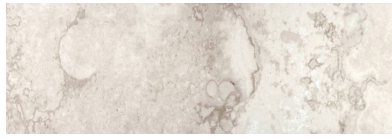

Tiles by Kia

PRODUCT SABBIA 4X12

Tile | 4"x12" | Porcelain

GRAPHIC VARIETY

TECHNICAL DATA

CODE: QUSI-SA-F5
NAME: Sabbia 4X12
SIZE: 4"x12"
SERIES: Siena
FINISH: Matt
LOOK: Marble Look
BILLING UNIT: SF
FAMILY: Tile
FROST RESISTANCE: Yes
PEI: 4
STYLE: Contemporary
SUITABLE FOR: Indoor, Shower
TYPOLOGY: Porcelain
TYPE OF PIECE: Field Tile
USE: Floor and Wall