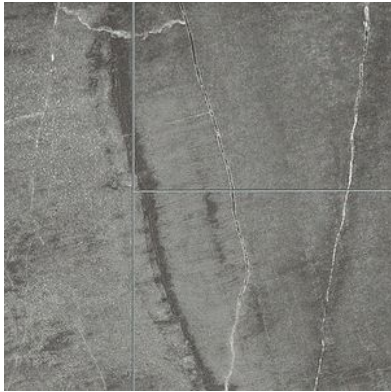

Tiles by Kia

PRODUCT

CRACKED SLATE SHOWER WALL KIT 32X60X78

Waterproof Walls | 32"x60"x78" | SPC

GRAPHIC VARIETY

ROOM SCENES

TECHNICAL DATA

CODE: LC56118
NAME: Cracked Slate Shower Wall Kit 32x60x78
SIZE: 32"x60"x78"
SERIES: Cracked Slate Plus
FINISH: Matt
LOOK: Stone Look
BILLING UNIT: KT
CLICK SYSTEM: Lico Fast Click
COMMERCIAL WARRANTY: 10 Year
EDGE: Beveled Edge
FAMILY: Waterproof Walls
STYLE: Contemporary
SUITABLE FOR: Shower|Indoor
TYPOLOGY: SPC
TYPE OF PIECE: Kit
TYPOLOGY: Signature Plus Shower Wall
TOTAL THICKNESS: 5.0 mm
USE: Wall only
WEAR LAYER: UV Cured Lacquer