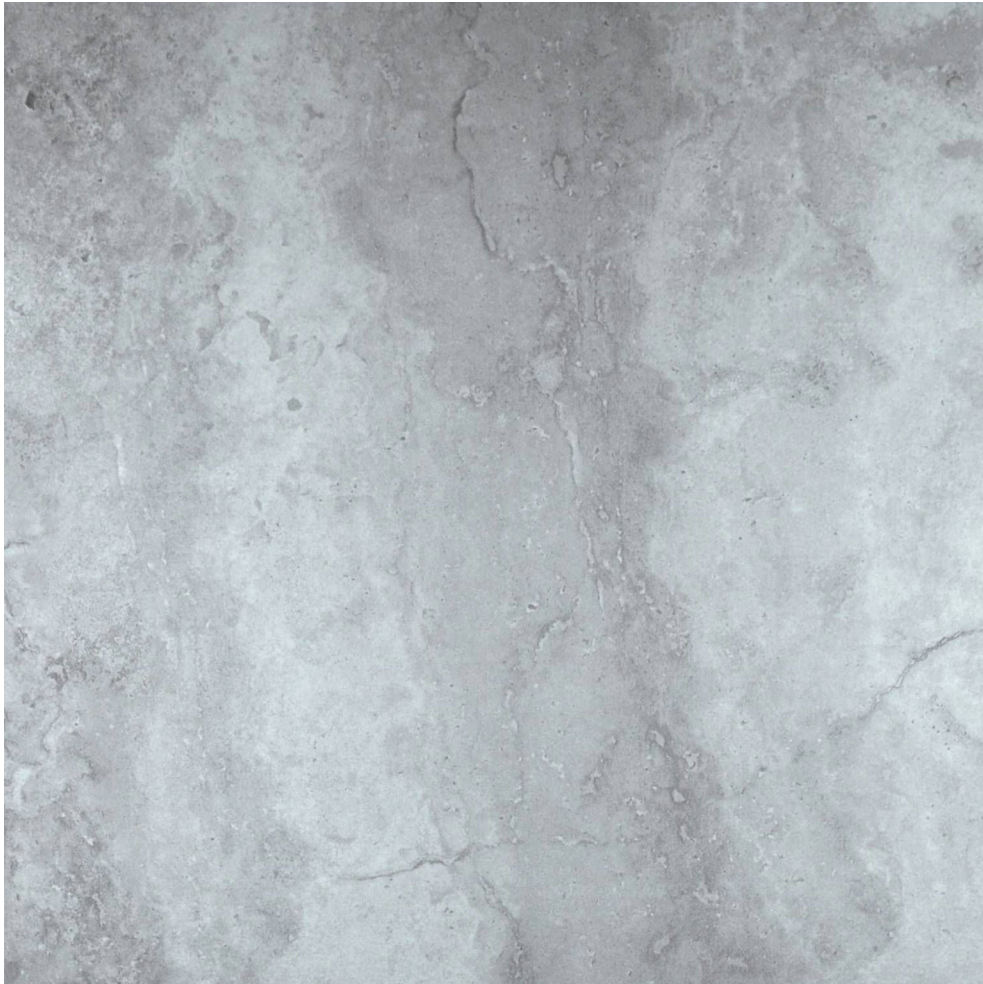

Tiles by Kia

PRODUCT GRIGIO 24X24

Tile | 24"x24" | Porcelain

GRAPHIC VARIETY

ROOM SCENES

TECHNICAL DATA

CODE: QUSI-GR-F4
NAME: Grigio 24X24
SIZE: 24"x24"
SERIES: Siena
FINISH: Matt
LOOK: Marble Look
BILLING UNIT: SF
FAMILY: Tile
FROST RESISTANCE: Yes
PEI: 4
STYLE: Contemporary
SUITABLE FOR: Indoor, Shower
TYPOLOGY: Porcelain
TYPE OF PIECE: Field Tile
USE: Floor and Wall