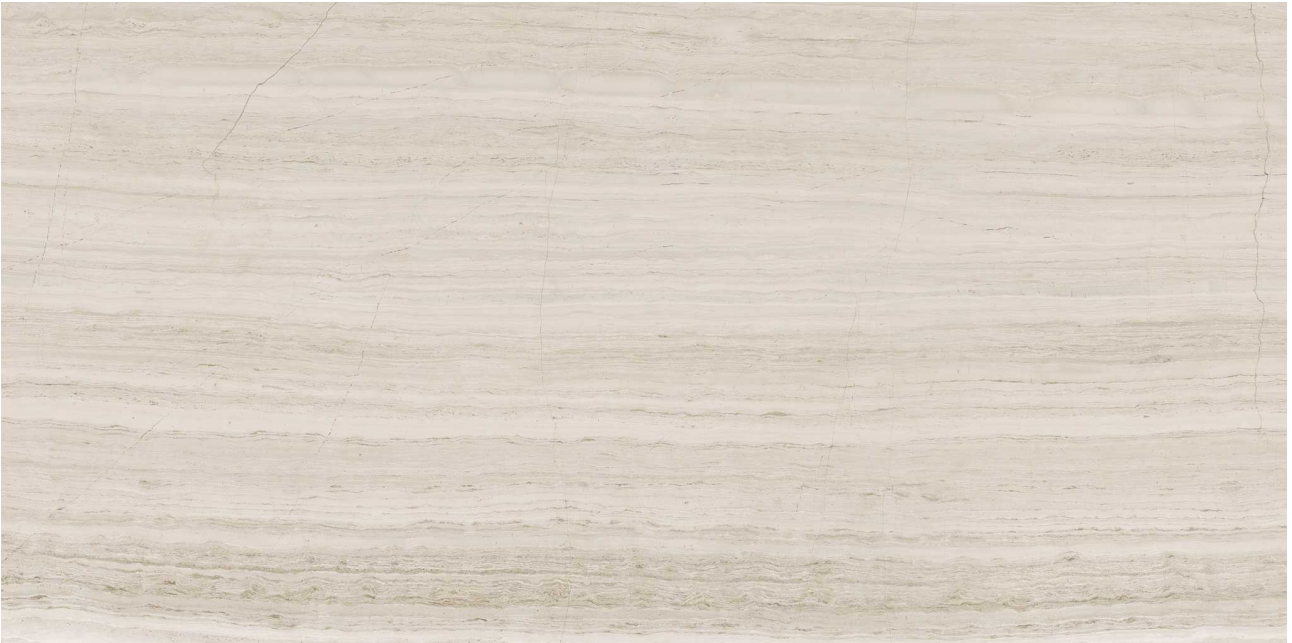

Tiles by Kia

PRODUCT
STRADA MIST 12X24

Stone | 12"x24" | Limestone

ROOM SCENES

TECHNICAL DATA

CODE: AS5000-02790
NAME: Strada Mist 12x24
SIZE: 12"x24"
SERIES: Strada Mist
FINISH: Honed
BILLING UNIT: SF
EDGE: Straight Edge
FAMILY: Stone
SUITABLE FOR: Indoor|Shower
TYPOLOGY: Limestone
TYPE OF PIECE: Field Tile
USE: Floor and Wall