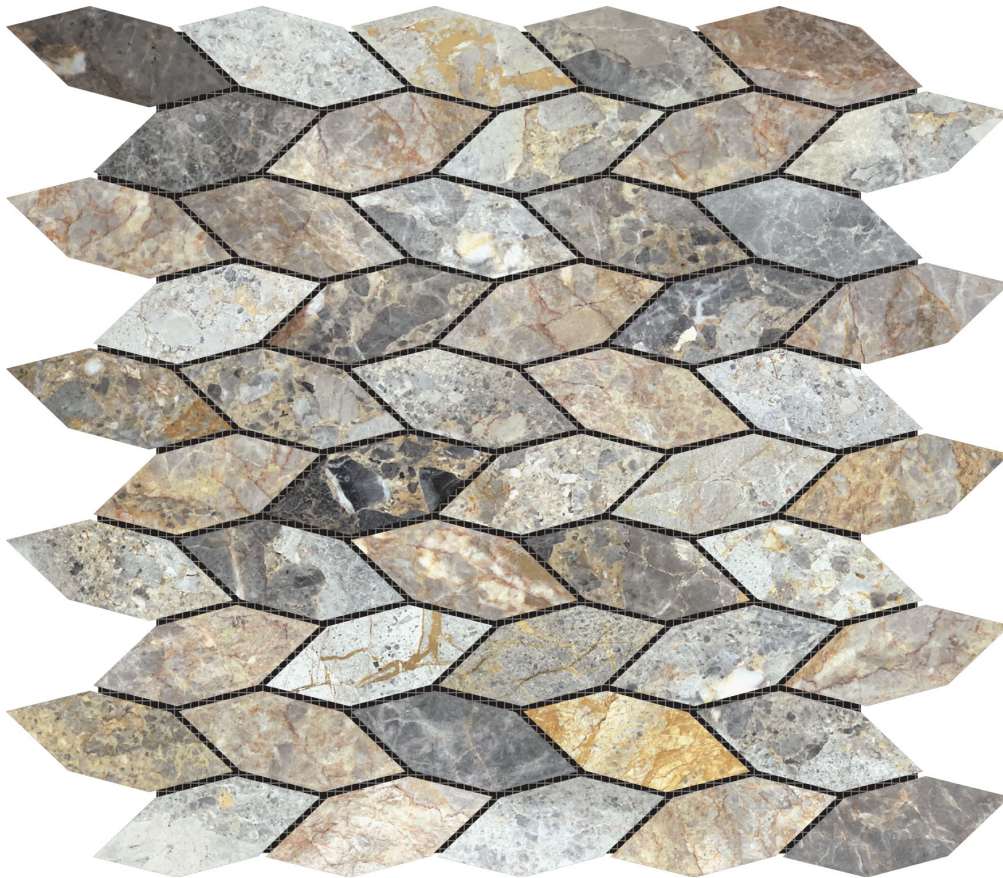

### ELONGATED HEXAGON ROYAL VEIN \"LEAVES\" MOSAIC

---

Mosaic and Decorative Tile | 12\"x12\" | Marble

### TECHNICAL DATA

CODE: RVCHAWM182

NAME: Elongated Hexagon Royal Vein "Leaves" Mosaic

SIZE: 12"x12"

SERIES: Chelsea Collection

LOOK: Multi-Look Mosaics

BILLING UNIT: SH

FAMILY: Mosaic and Decorative Tile

SUITABLE FOR: Backsplash,Indoor,Outdoor,Shower,Pool

TYPOLOGY: Marble

TYPE OF PIECE: Mosaic

USE: Floor and Wall