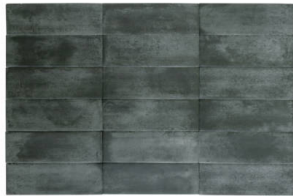

Tiles by Kia

SERIES LISBON

Hand-crafted | Ceramic | Porcelain

PRODUCTS

Lisbon 0.39X9\" Blue Trim
0.39"x9" | Ceramic

Lisbon 0.39X9\" Graphite Trim
0.39"x9" | Ceramic

Lisbon 0.39X9\" Moka Trim
0.39"x9" | Ceramic

Lisbon 0.39X9\" Pearl Trim
0.39"x9" | Ceramic

Lisbon 0.39X9\" Sky Trim
0.39"x9" | Ceramic

Lisbon 0.39X9\" White Trim
0.39"x9" | Ceramic

Lisbon 2x6\" Blue
2"x6" | Porcelain

Lisbon 2x6\" Graphite
2"x6" | Porcelain

Lisbon 2x6\" Moka
2"x6" | Porcelain

Lisbon 2x6\" Pearl
2"x6" | Porcelain

Lisbon 2x6\" Sky
2"x6" | Porcelain

Lisbon 2x6\" White
2"x6" | Porcelain

ROOM SCENES

Size	Product type	BOX			PALLET		
		pcs	sqft	lb	boxes	sqft	lb
0.39"x9"	Bullnose	30					
2"x6"	Field Tile	60	4.84		136		