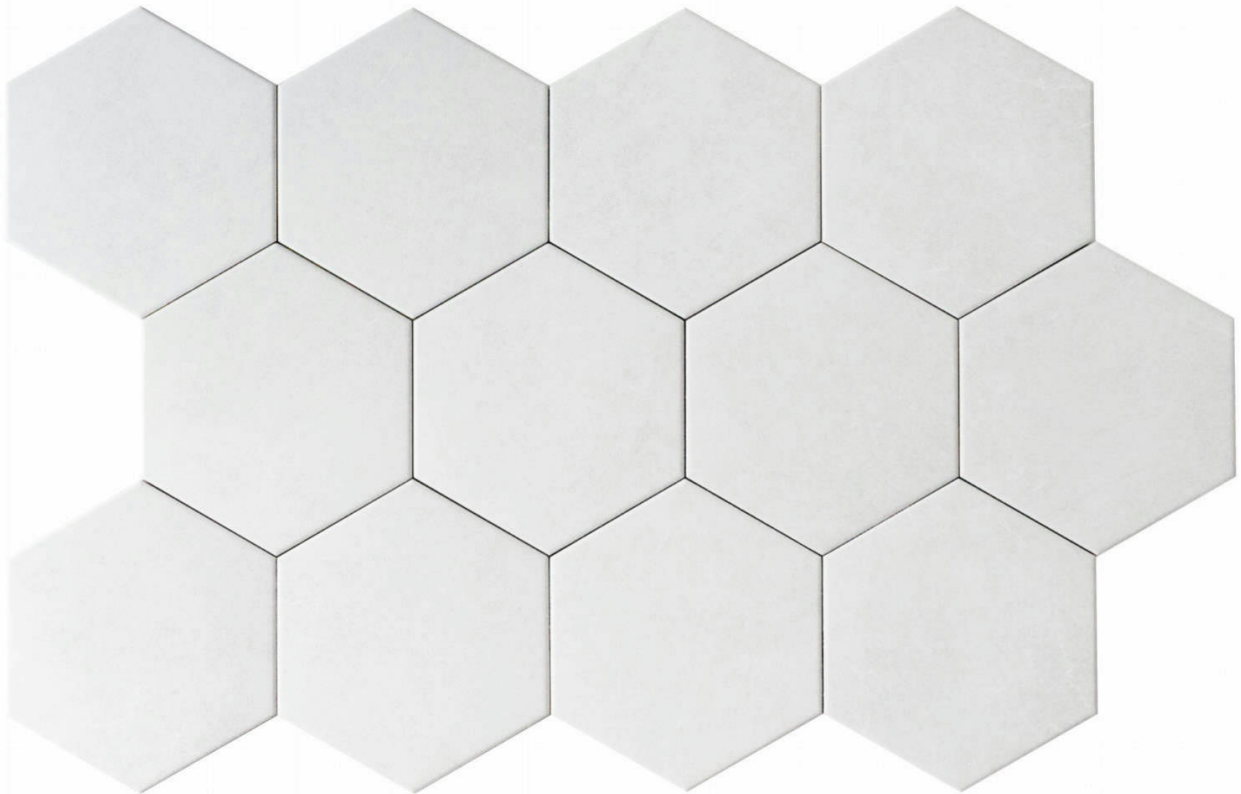

# Tiles by Kia

---

**PRODUCT**  
**FORM 5.5X6.3" WHITE HEXAGON**

---

Tile | 5.5"x6.3" | Porcelain

## GRAPHIC VARIETY

## TECHNICAL DATA

CODE: QUFM-WH-1

NAME: Form 5.5X6.3" White Hexagon

SIZE: 5.5"x6.3"

SERIES: Form

FINISH: Matt

LOOK: Concrete

BILLING UNIT: SF

FAMILY: Tile

FROST RESISTANCE: Yes

PEI: 4

SHADE VARIATION: V1

STYLE: Contemporary

SUITABLE FOR: Backsplash|Indoor|Outdoor|Pool|Shower

TPOLOGY: Porcelain

TYPE OF PIECE: Field Tile