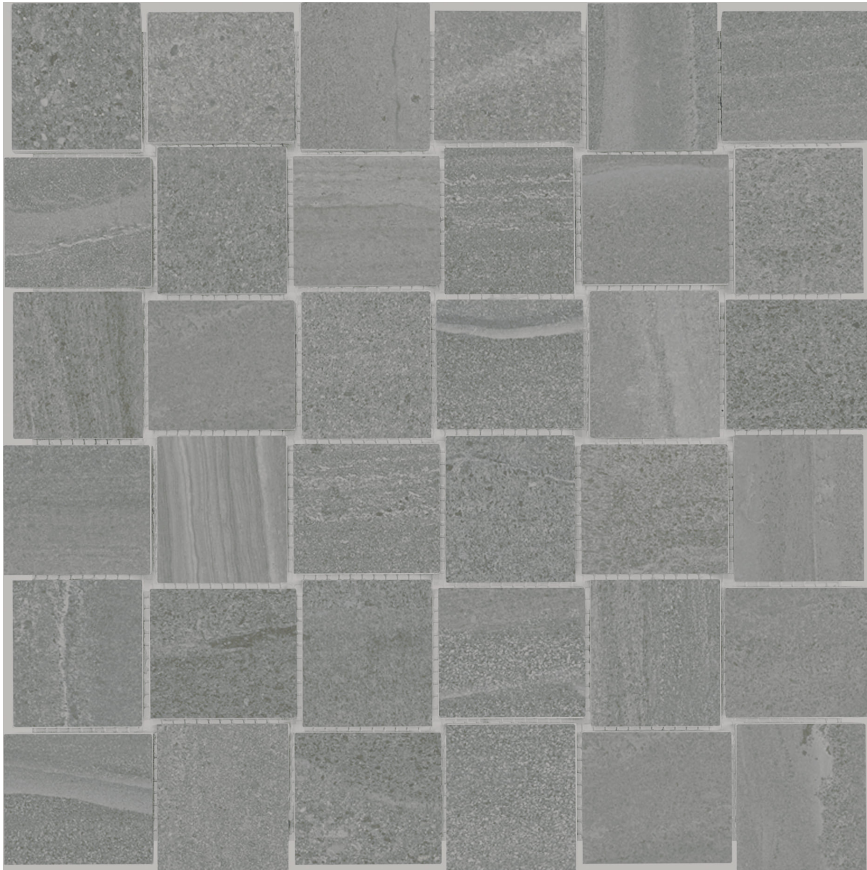

Tiles by Kia

PRODUCT

DAVENPORT 2X2 MICA

Tile | 12"x12" | Pressed Glazed Porcelain

TECHNICAL DATA

CODE: AC4501-00810

NAME: Davenport 2x2 Mica

SIZE: 12"x12"

SERIES: Davenport

FINISH: Matte

LOOK: Stone Look

BREAKING STRENGTH (APH): $\geq 350 \geq 1500$

CHEMICAL RESISTANCE (APH): CLASS B/CLASS A

DCOF (APH): ≥ 0.50

FAMILY: Tile

FROST RESISTANCE: Yes

PEI: 4

SHADE VARIATION: V3

SPECIAL ORDER: Special Order

SUITABLE FOR: Indoor| Outdoor

TYPOLOGY: Pressed Glazed Porcelain

THICKNESS (APH): 8.4mm

TYPE OF PIECE: Mosaic

USE: Floor and Wall