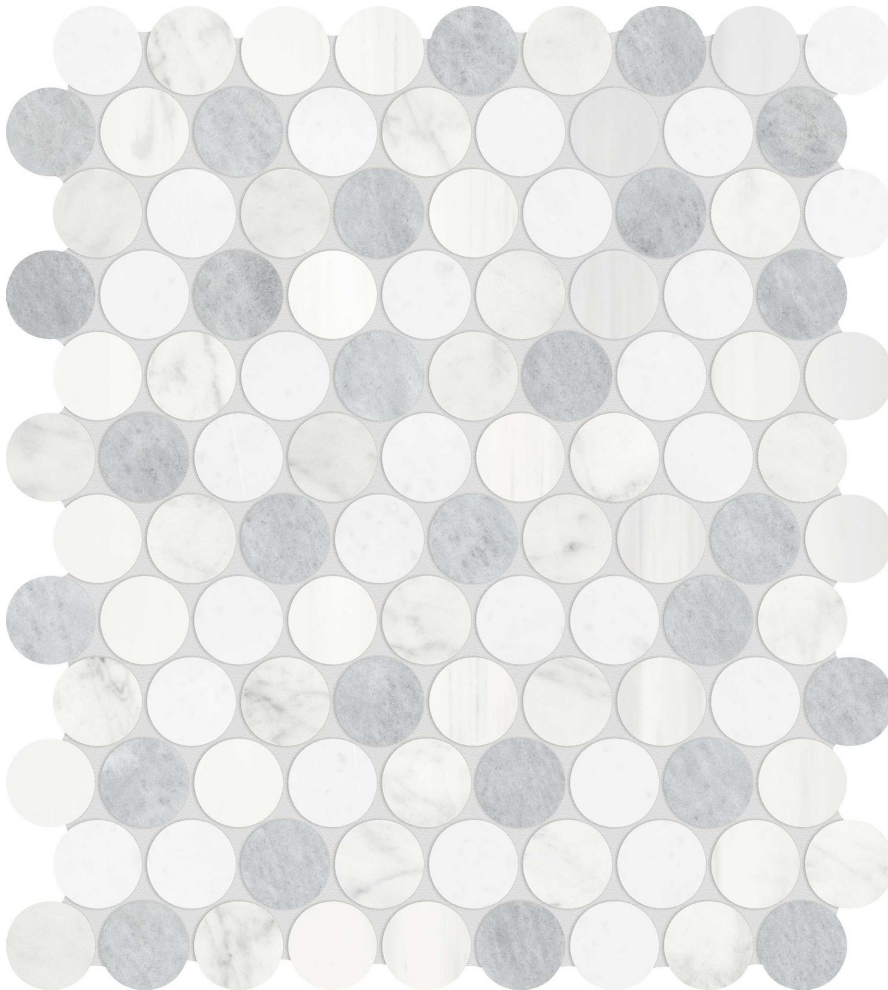

Tiles by Kia

PRODUCT

UTOPIO 1.25 PENNY ROUND POLAR MOSAIC

Stone | 10"x14" | Natural Stone

TECHNICAL DATA

CODE: AS5001-04260

NAME: Utopio 1.25 Penny Round Polar Mosaic

SIZE: 10"x14"

SERIES: Utopio

FINISH: Honed

BILLING UNIT: SF

FAMILY: Stone

MOSAIC CHIP SIZE: 1.25"x1.25"

SUITABLE FOR: Indoor|Shower

TYPOLOGY: Natural Stone

TYPE OF PIECE: Mosaic