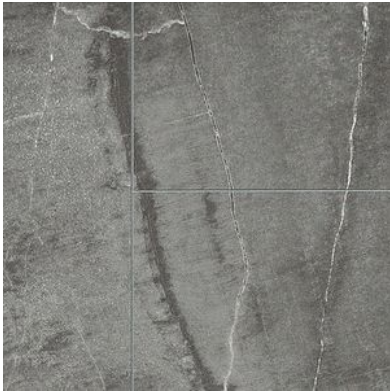

Tiles by Kia

PRODUCT

CRACKED SLATE SHOWER WALL KIT 36X36X78

Waterproof Walls | 36"x36"x78" | SPC

GRAPHIC VARIETY

ROOM SCENES

TECHNICAL DATA

CODE: LC56218
NAME: Cracked Slate Shower Wall Kit 36x36x78
SIZE: 36"x36"x78"
SERIES: Cracked Slate Plus
FINISH: Matt
LOOK: Stone Look
BILLING UNIT: KT
CLICK SYSTEM: Lico Fast Click
COMMERCIAL WARRANTY: 10 Year
EDGE: Beveled Edge
FAMILY: Waterproof Walls
STYLE: Contemporary
SUITABLE FOR: Shower|Indoor
TYPOLOGY: SPC
TYPE OF PIECE: Kit
TYPOLOGY: Signature Plus Shower Wall
TOTAL THICKNESS: 5.0 mm
USE: Wall only
WEAR LAYER: UV Cured Lacquer