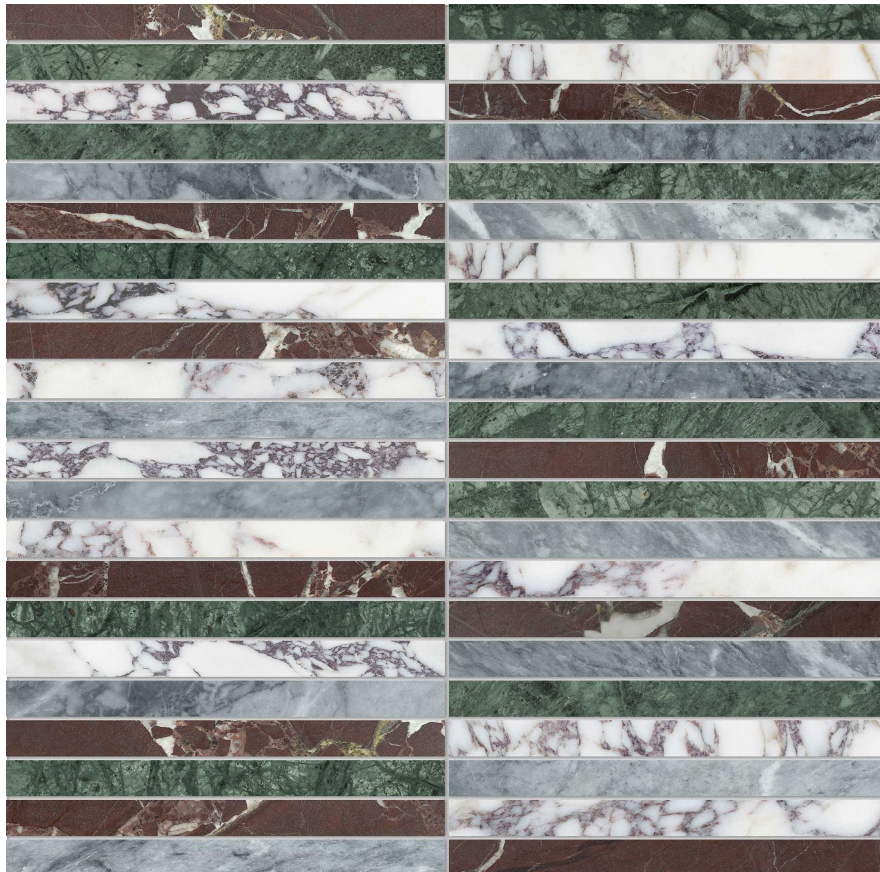

Tiles by Kia

PRODUCT

UTOPIO .5X6 STACKED TROPIC MOSAIC

Stone | 11.65"x11.8" | Natural Stone