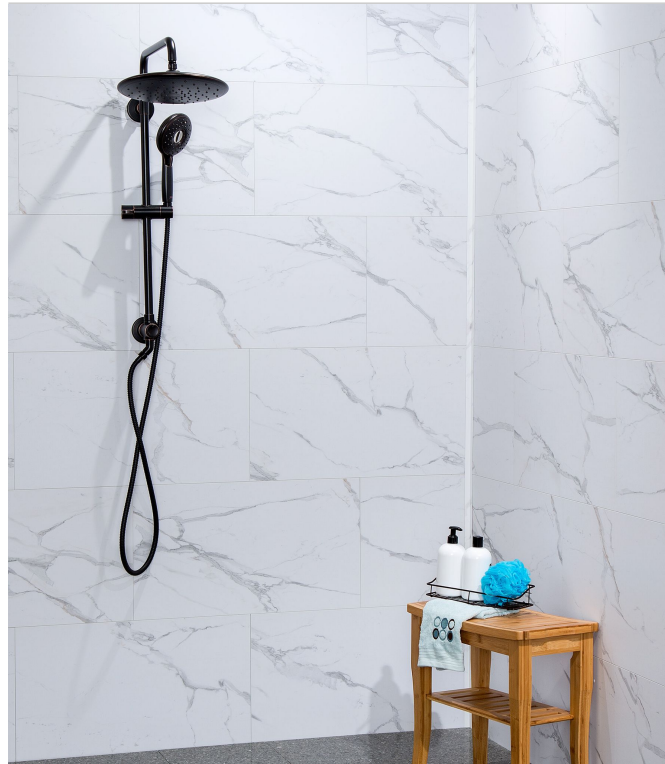

Tiles by Kia

SERIES CARRARA MARBLE

Stone Look | | SPC

PRODUCTS

Carrara Marble 94" Trim Kit, 2 Inside Corners, 2 J Trims, 2 L Trims
26"x18.63"x3" | SPC

Carrara Marble Shower Bench 26x18.63x3
26"x18.63"x3" | SPC

Carrara Marble Wall Tile 25x15
25"x15" | SPC

Carrara Marble Shower Shelf
14.56x7.12x2
14.5"x12"x2" | SPC

ROOM SCENES

| Size | Product type | BOX | | | PALLET | | |
|---------------|--------------|-----|------|----|--------|------|----|
| | | pcs | sqft | lb | boxes | sqft | lb |
| 26"x18.63"x3" | | | | | | | |
| 25"x15" | Field Tile | 8 | 21 | | | | |
| 14.5"x12"x2" | | | | | | | |