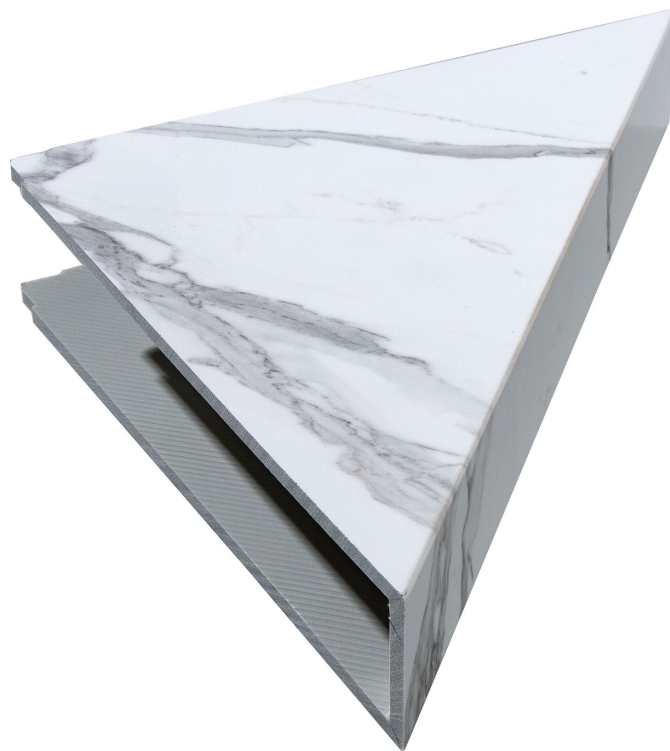

Tiles by Kia

PRODUCT

CARRARA MARBLE SHOWER SHELF 14.56X7.12X2

Waterproof Walls | 14.5"x12"x2" | SPC

DETAILS

TECHNICAL DATA

CODE: LC53710
NAME: Carrara Marble Shower Shelf 14.56x7.12x2
SIZE: 14.5"x12"x2"
SERIES: Carrara Marble
FINISH: Matt
LOOK: Stone Look
CLICK SYSTEM: Lico Fast Click
COMMERCIAL WARRANTY: 10 Year
EDGE: Beveled Edge
FAMILY: Waterproof Walls
STYLE: Contemporary
SUITABLE FOR: Shower|Indoor
TYPOLOGY: SPC
TYPE OF PIECE: Accessories
TYPOLOGY: Signature Shower Tile
TOTAL THICKNESS: 5.0 mm
USE: Wall only
WEAR LAYER: UV Cured Lacquer