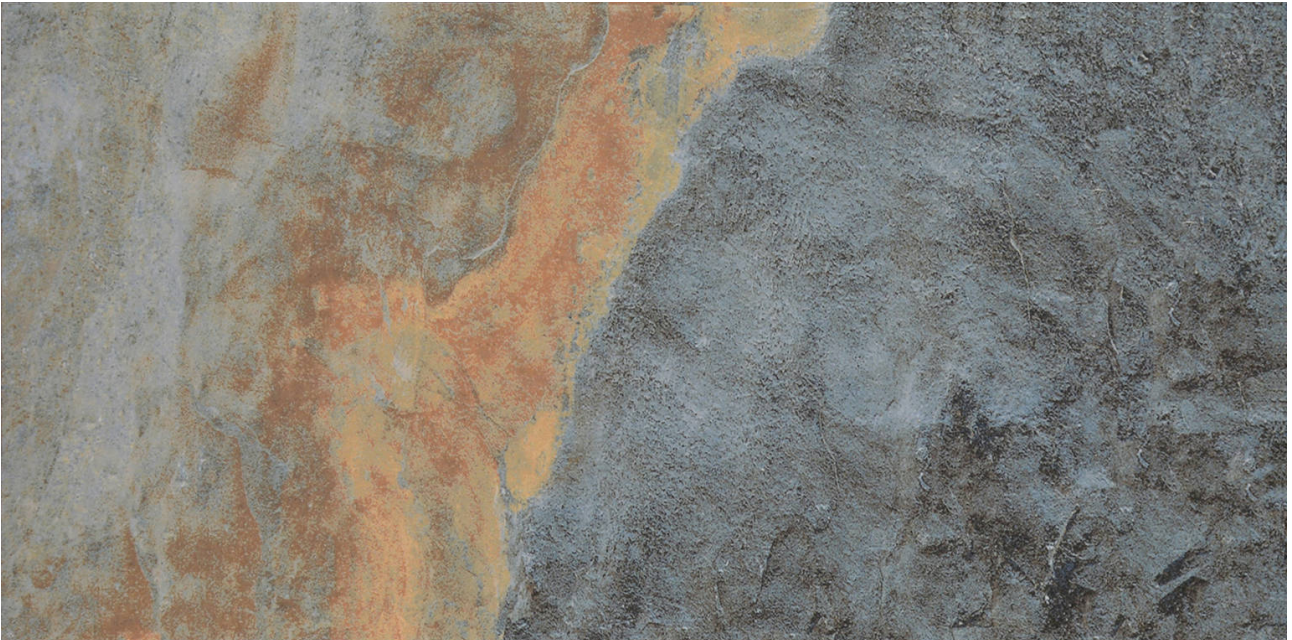

Tiles by Kia

PRODUCT
SKY 12X24

Tile | 12"x24" | Porcelain

GRAPHIC VARIETY

ROOM SCENES

TECHNICAL DATA

CODE: QUVT-SK-1
NAME: Sky 12x24
SIZE: 12"x24"
SERIES: Vermont Slate
FINISH: Matt
LOOK: Stone Look
BILLING UNIT: SF
FAMILY: Tile
FROST RESISTANCE: Yes
PEI: 4
STYLE: Contemporary
SUITABLE FOR: Indoor, Shower
TYPOLOGY: Porcelain
TYPE OF PIECE: Field Tile
USE: Floor and Wall