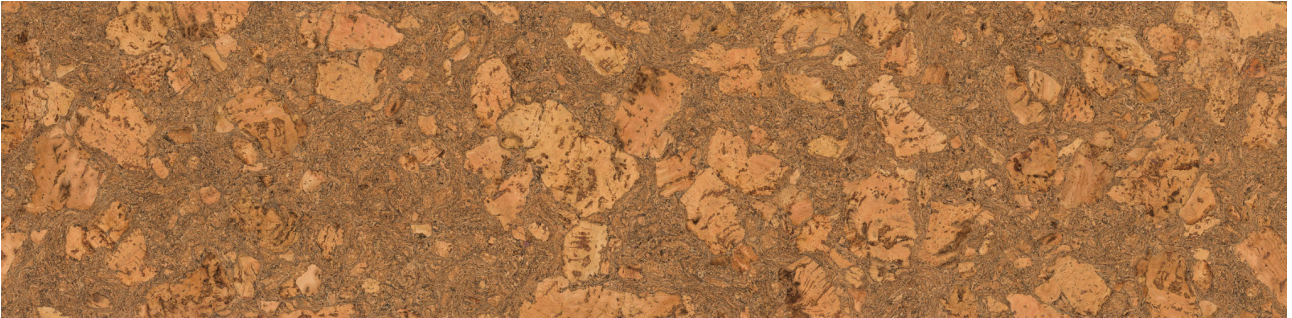

Tiles by Kia

PRODUCT CORK CLICK CAPRI

Waterproof Flooring | 12"x48,6" | HDF

DETAILS

ROOM SCENES

TECHNICAL DATA

CODE: LCCORK202009

NAME: Cork Click Capri

SIZE: 12"x48,6"

SERIES: True Earth Cork Click

FINISH: Matt

LOOK: Wood Look

CLICK SYSTEM: UNICLIC system

COMMERCIAL WARRANTY: Class 33

FAMILY: Waterproof Flooring

PAD THICKNESS: 1 mm

PAD TYPE: Cork Underlayment

RESIDENTIAL WARRANTY: Class 23

SPECIAL ORDER: Special Order

STYLE: Contemporary

SUITABLE FOR: Indoor

SURFACE TEXTURE: Cork

TYPOLOGY: HDF

TYPE OF PIECE: Field Tile

TOTAL THICKNESS: 1.0 mm

USE: Floor only

WEAR LAYER: AC5 Hotcoat® with aluminum oxide

NOTES: These SKUs are special order and take approximately two weeks to deliver

PACKING

| Size | Product type | BOX | | | PALLET | | |
|-----------|--------------|-----|-------|----|--------|------|----|
| | | pcs | sqft | lb | boxes | sqft | lb |
| 12"x48,6" | Field Tile | 5 | 20.26 | | 54 | | |