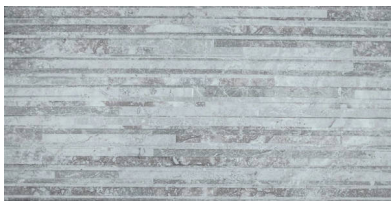

Tiles by Kia

PRODUCT GRIGIO 12X24 MURRETTO

Tile | 12"x24" | Porcelain

GRAPHIC VARIETY

TECHNICAL DATA

CODE: QUSI-GR-F3

NAME: Grigio 12X24 Muretto

SIZE: 12"x24"

SERIES: Siena

FINISH: Matt

LOOK: Marble Look

BILLING UNIT: SF

FAMILY: Tile

FROST RESISTANCE: Yes

PEI: 4

STYLE: Contemporary

SUITABLE FOR: Indoor, Shower

TPOLOGY: Porcelain

TYPE OF PIECE: Field Tile

USE: Floor and Wall

NOTES: **This Muretto Also Pairs Well With The Argento Colored Pieces**

PACKING

Size	Product type	BOX			PALLET		
		pcs	sqft	lb	boxes	sqft	lb
12"x24"	Field Tile	8	15.5				