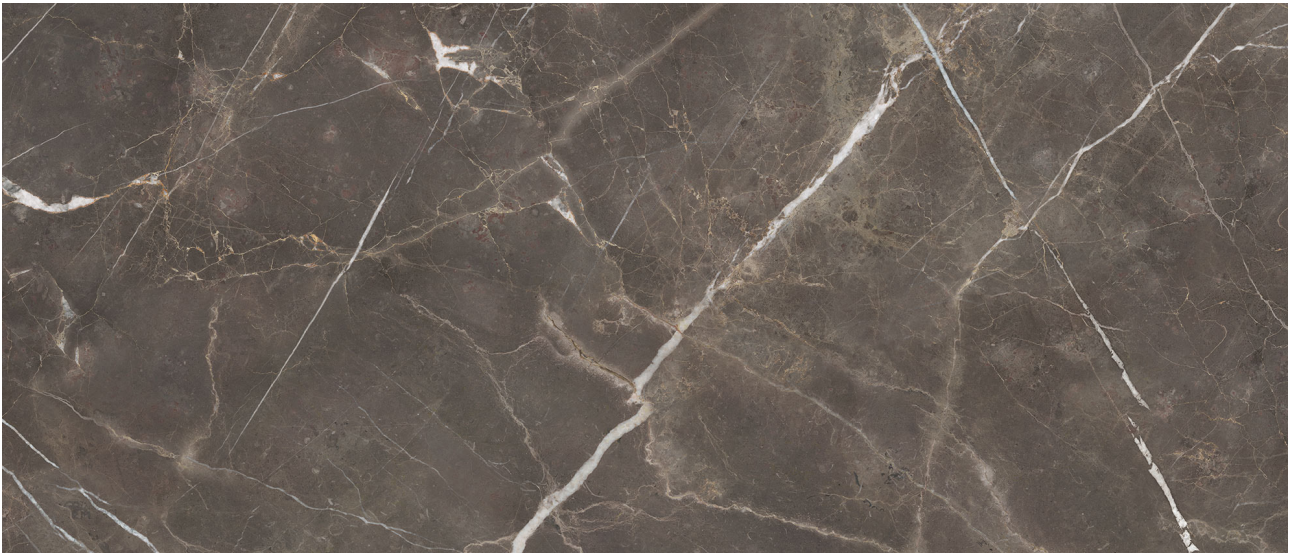

Tiles by Kia

PRODUCT
ROYAL STONEWORKS 48X110 REGAL BROWN MARBLE
POLISHED

Tile | 48"x110" | Sintered Slab

TECHNICAL DATA

CODE: QUSW-RM-2P

NAME: Royal Stoneworks 48X110 Regal Brown Marble Polished

SIZE: 48"x110"

SERIES: Royal Stoneworks

FINISH: Polished

LOOK: Stone Look

EDGE: Rectified

FAMILY: Tile

FROST RESISTANCE: Yes

SHADE VARIATION: V3

SPECIAL ORDER: Special Order

STYLE: Contemporary

SUITABLE FOR: Indoor|Shower

TPOLOGY: Sintered Slab

TYPE OF PIECE: Field Tile

USE: Floor and Wall

NOTES: This product is special order and cannot be cancelled, returned, or refunded.

PACKING