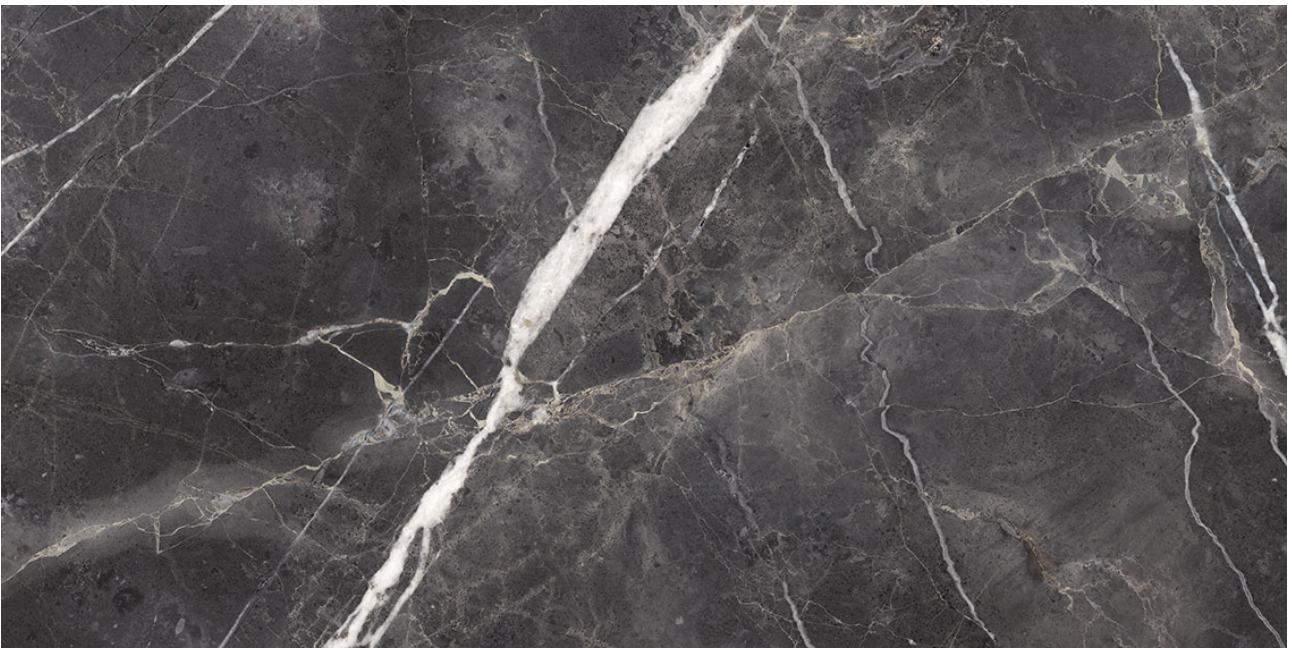

# Tiles by Kia

---

**PRODUCT**  
**ROYAL STONEWORKS 24X48 TUSCAN FORGE VEIN**  
**POLISHED**

---

Tile | 24"x48" | Porcelain

### TECHNICAL DATA

CODE: QUSW-TF-6P

NAME: Royal Stoneworks 24X48 Tuscan Forge Vein Polished

SIZE: 24"x48"

SERIES: Royal Stoneworks

FINISH: Polished

LOOK: Stone Look

EDGE: Rectified

FAMILY: Tile

FROST RESISTANCE: Yes

SHADE VARIATION: V3

SPECIAL ORDER: Special Order

STYLE: Contemporary

SUITABLE FOR: Indoor|Shower

TPOLOGY: Porcelain

TYPE OF PIECE: Field Tile