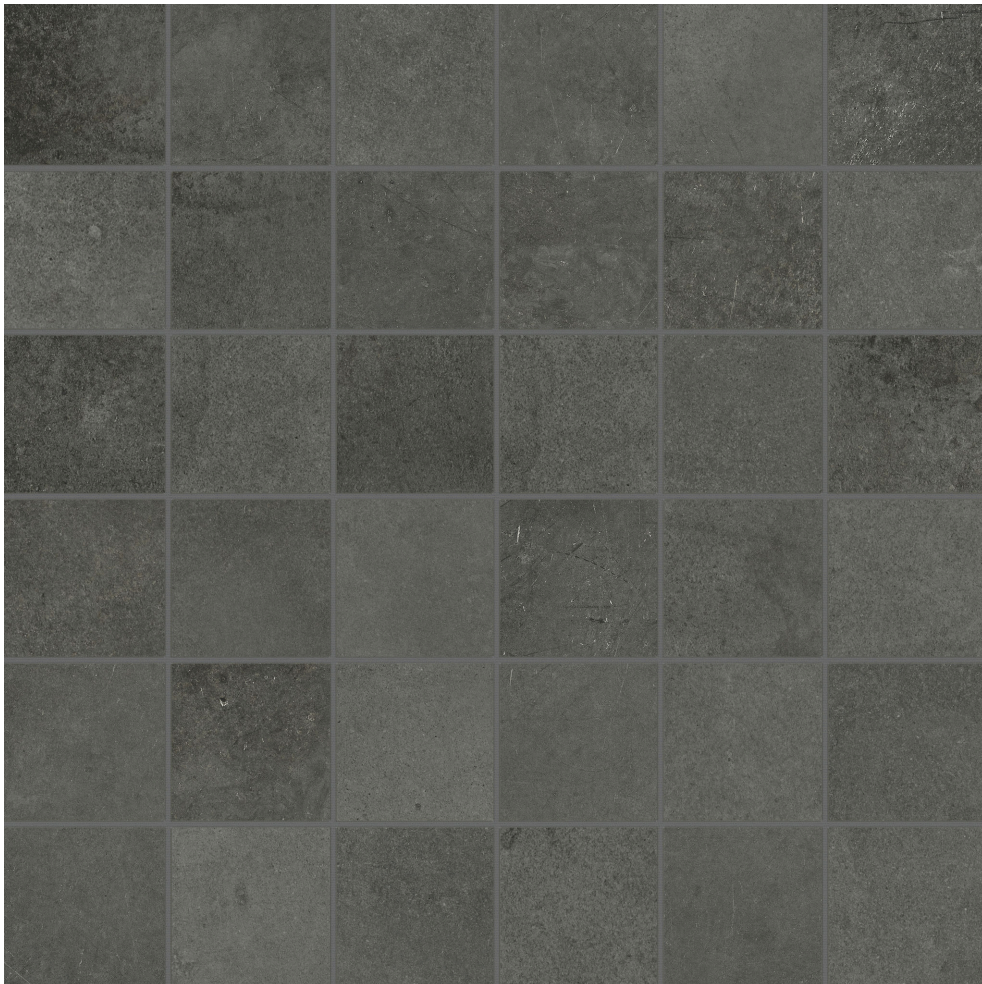

# Tiles by Kia

---

**PRODUCT**  
**CERAFORGE 2X2 OXIDE**

---

Tile | 2"x2" | Color Body Porcelain

## TECHNICAL DATA

CODE: AC4501-00622

NAME: Ceraforge 2x2 Oxide

SIZE: 2"x2"

SERIES: Ceraforge

FINISH: Matte

LOOK: Concrete

BREAKING STRENGTH (APH):  $\geq 330 \geq 1400$

TYPOLOGY: Color Body Porcelain

THICKNESS (APH): 9mm

TYPE OF PIECE: Mosaic

USE: Floor and Wall

WATER ABSORPTION (APH):  $< 0.5\%$

NOTES: This product is special order and cannot be cancelled, returned, or refunded.