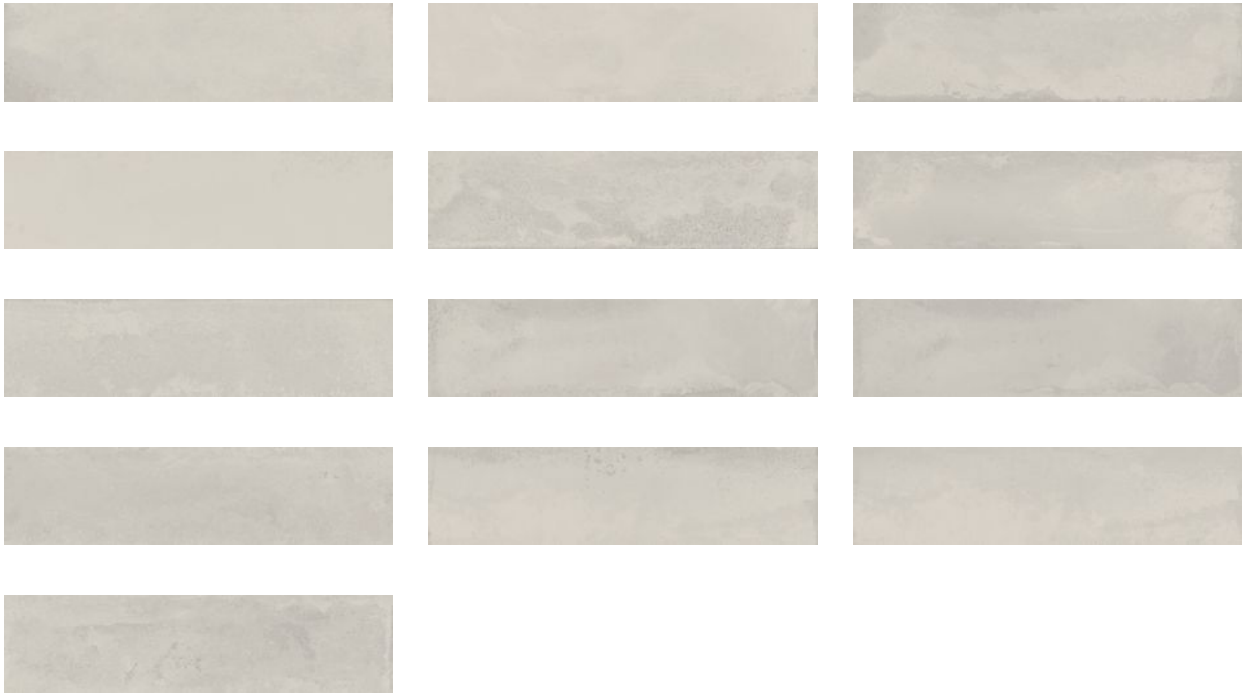

# Tiles by Kia

---

## PRODUCT GRAND CAYMAN COLLIER GREY 3X12

---

Tile | 3"x12" | Porcelain

## GRAPHIC VARIETY

## TECHNICAL DATA

CODE: QUGR-CO-1  
NAME: Grand Cayman Collier Grey 3x12  
SIZE: 3"x12"  
SERIES: Grand Cayman  
FINISH: Gloss  
LOOK: Hand-crafted  
BILLING UNIT: SF  
CHEMICAL RESISTANCE (APH): Not Affected  
EDGE: Rectified  
FAMILY: Tile  
FROST RESISTANCE: Yes  
PEI: 1  
SHADE VARIATION: V3  
STAIN RESISTANCE (APH): Not Affected  
STYLE: Contemporary  
SUITABLE FOR: Backsplash|Indoor|Outdoor|Shower  
TYPOLOGY: Porcelain  
THICKNESS (APH): 8 mm  
TYPE OF PIECE: Field Tile  
USE: Wall only