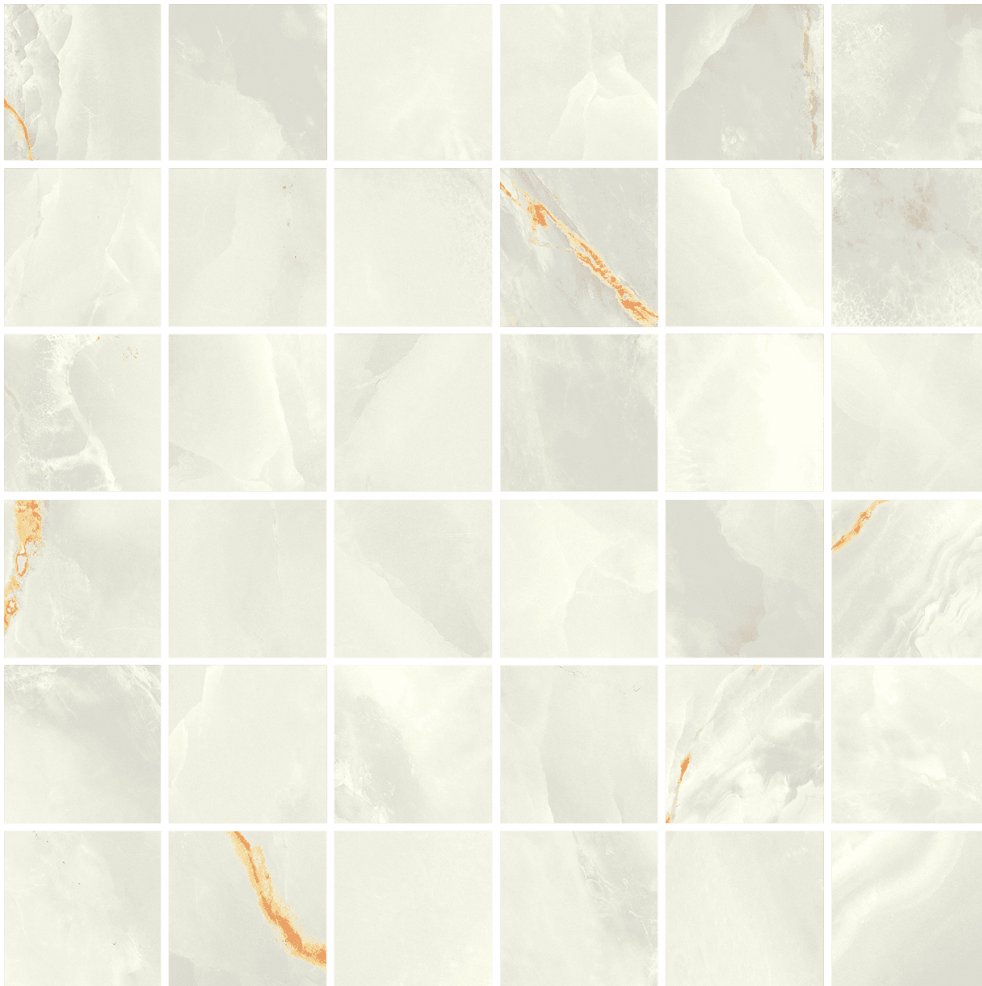

Tiles by Kia

PRODUCT

VENEZIA 2X2\" MOSAIC CREAM

Tile | 12"x12" | Porcelain

GRAPHIC VARIETY

TECHNICAL DATA

CODE: QUVN-CR-FM
NAME: Venezia 2x2" Mosaic Cream
SIZE: 12"x12"
SERIES: Venezia
FINISH: Matt
LOOK: Marble Look
BILLING UNIT: SH
FAMILY: Tile
FROST RESISTANCE: Yes
MOSAIC CHIP SIZE: 2"x2"
PEI: 4
SHADE VARIATION: 8 mm
SUITABLE FOR: Indoor, Shower
TYPOLOGY: Porcelain
TYPE OF PIECE: Mosaic
USE: Floor and Wall