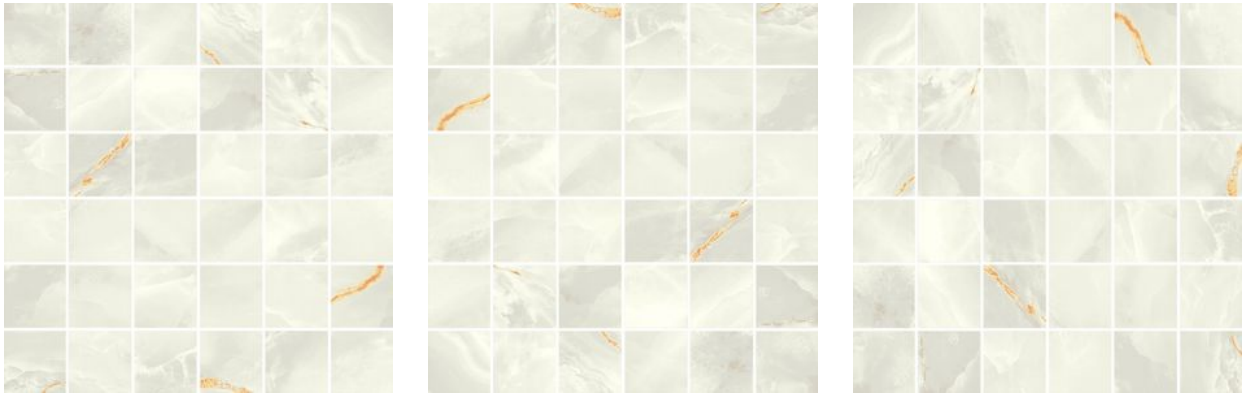

Tiles by Kia

PRODUCT

VENEZIA 2X2\" MOSAIC CREAM

Tile | 12"x12" | Porcelain

GRAPHIC VARIETY

TECHNICAL DATA

CODE: QUVN-CR-FM
NAME: Venezia 2x2" Mosaic Cream
SIZE: 12"x12"
SERIES: Venezia
FINISH: Matt
LOOK: Marble Look
BILLING UNIT: SH
FAMILY: Tile
FROST RESISTANCE: Yes
MOSAIC CHIP SIZE: 2"x2"
PEI: 4
SHADE VARIATION: 8 mm
SUITABLE FOR: Indoor, Shower
TYPOLOGY: Porcelain
TYPE OF PIECE: Mosaic
USE: Floor and Wall