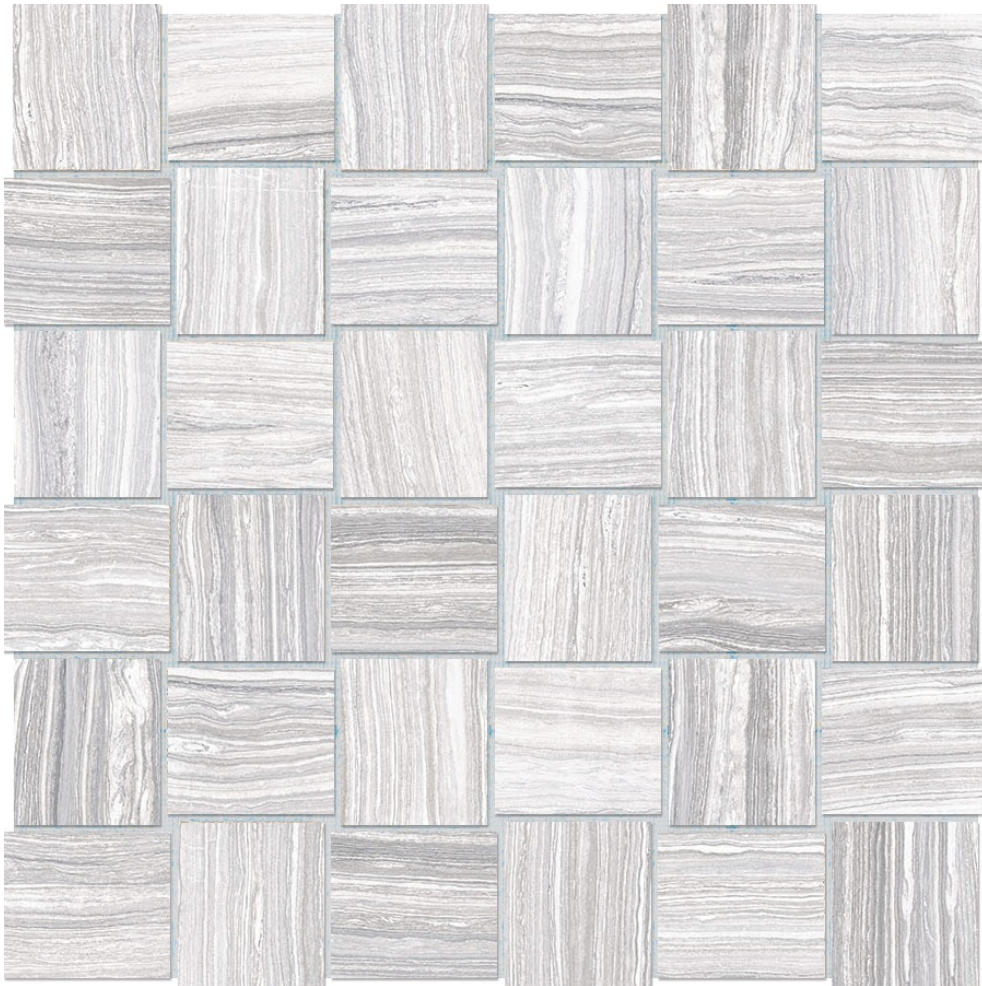

Tiles by Kia

PRODUCT 2X2 ICE BASKETWEAVE

Tile | 12"x12" | Glazed Porcelain

TECHNICAL DATA

CODE: AC4501-00840

NAME: 2x2 Ice Basketweave

SIZE: 12"x12"

SERIES: Eramosa

FINISH: Matt

LOOK: Marble Look

BILLING UNIT: SF

FAMILY: Tile

FROST RESISTANCE: Yes

MOSAIC CHIP SIZE: Mesh-Mounted

PEI: 4

SPECIAL ORDER: Special Order

STYLE: Contemporary

SUITABLE FOR: Indoor

TPOLOGY: Glazed Porcelain

TYPE OF PIECE: Mosaic

USE: Floor and Wall

NOTES: This product is special order and cannot be cancelled, returned, or refunded.

PACKING

Size	Product type	BOX			PALLET		
		pcs	sqft	lb	boxes	sqft	lb
12"x12"	Mosaic	10	10		48		