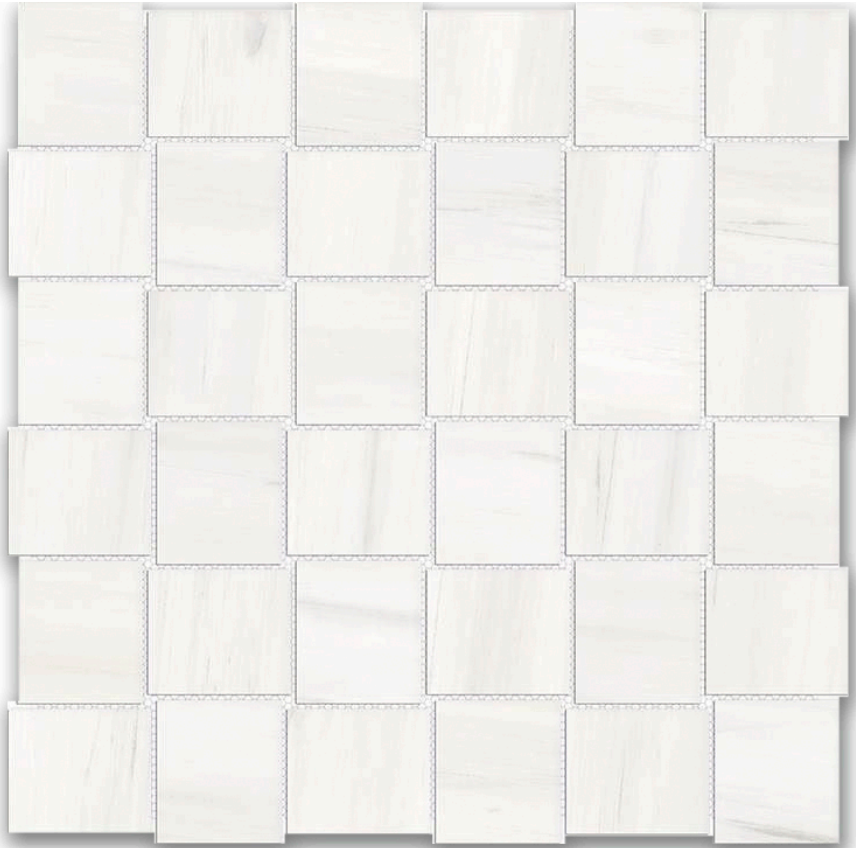

Tiles by Kia

PRODUCT

MATTE 2X2 DEVOTION BASKETWEAVE MOSAIC

Tile | 12"x12" | Porcelain

TECHNICAL DATA

CODE: QUAD-DE-M1N
NAME: Matte 2X2 Devotion Basketweave Mosaic
SIZE: 12"x12"
SERIES: Ardor
FINISH: Matt
LOOK: Marble Look
BILLING UNIT: SF
EDGE: Rectified
FAMILY: Tile
FROST RESISTANCE: Yes
MOSAIC CHIP SIZE: 2"x2"
STYLE: Contemporary
SUITABLE FOR: Backsplash|Indoor
TYPOLOGY: Porcelain
TYPE OF PIECE: Mosaic
USE: Floor and Wall