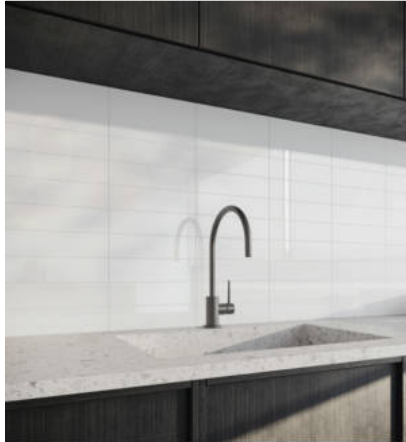

## **PRODUCT** **COMFORT 3X12\" ICE GLOSSY**

---

Tile | 3"x12" | Ceramic

## TECHNICAL DATA

CODE: QUCG-IC-2G  
NAME: Comfort 3x12" Ice Glossy  
SIZE: 3"x12"  
SERIES: Comfort  
FINISH: Gloss  
LOOK: Mono-Color  
BILLING UNIT: SF  
FAMILY: Tile  
SHADE VARIATION: V1  
STYLE: Classic  
SUITABLE FOR: Indoor|Shower  
TYPOLOGY: Ceramic  
TYPE OF PIECE: Field Tile  
USE: Wall only