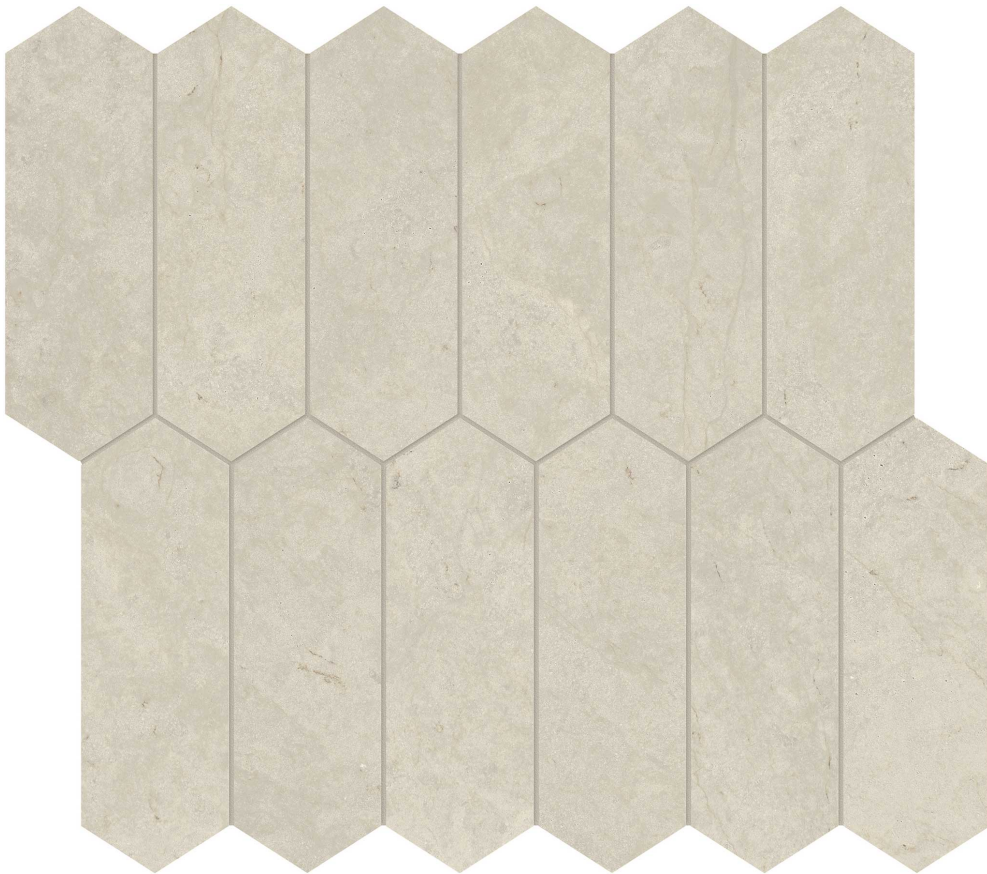

Tiles by Kia

PRODUCT TIERRA HALO 2X6 PICKET MOSAIC

Stone | 10.5"x12" | Limestone

TECHNICAL DATA

CODE: AS5001-02890

NAME: Tierra Halo 2x6 Picket Mosaic

SIZE: 10.5"x12"

SERIES: Tierra Halo

FINISH: Honed

BILLING UNIT: SF

FAMILY: Stone

MOSAIC CHIP SIZE: 2"x6"

SUITABLE FOR: Indoor|Shower

TYPOLOGY: Limestone

TYPE OF PIECE: Mosaic

USE: Floor and Wall