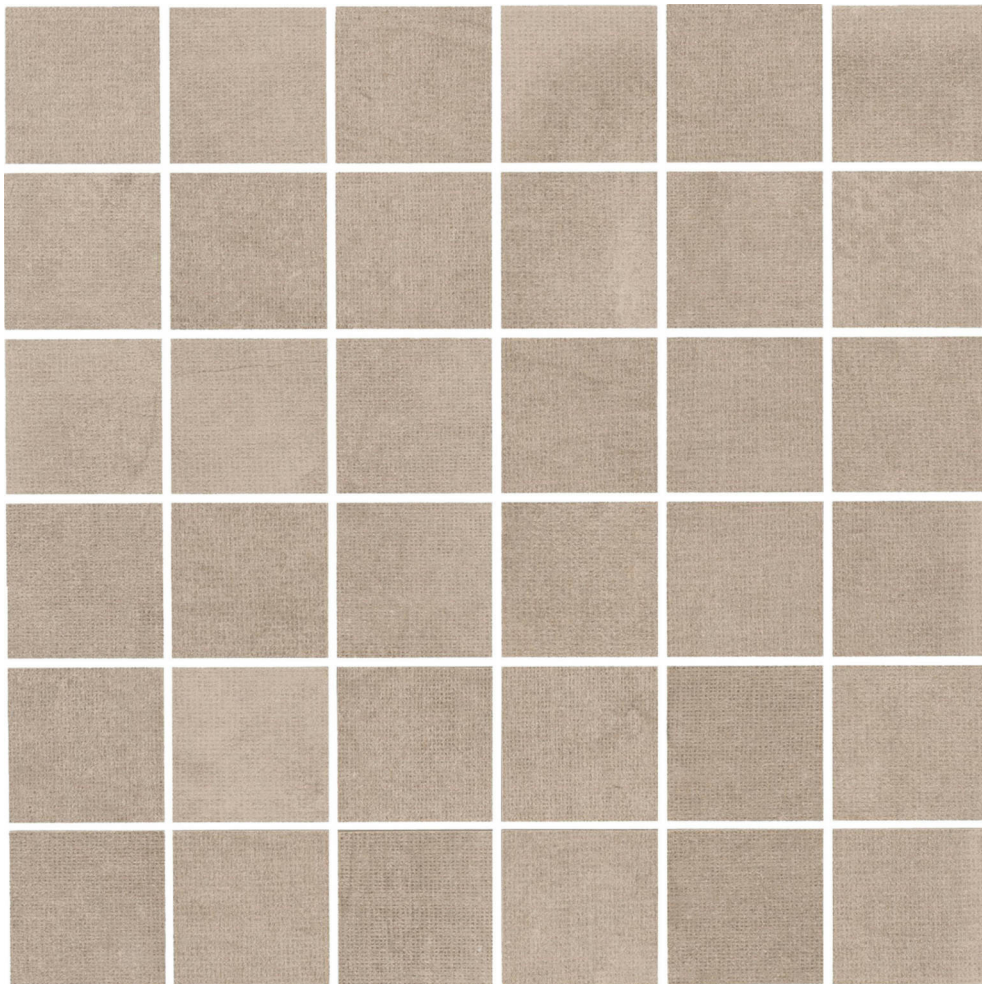

Tiles by Kia

PRODUCT LEXINGTON GREIGE 2X2 MOSAIC

Tile | 12"x12" | Porcelain

GRAPHIC VARIETY

TECHNICAL DATA

CODE: QUUR-LE-M1
NAME: Lexington Greige 2X2 Mosaic
SIZE: 12"x12"
SERIES: Urban
FINISH: Matt
LOOK: Concrete
BILLING UNIT: SH
FAMILY: Tile
FROST RESISTANCE: Yes
MOSAIC CHIP SIZE: 2"x2"
STYLE: Contemporary
SUITABLE FOR: Backsplash,Indoor
TYPOLOGY: Porcelain
TYPE OF PIECE: Mosaic
USE: Floor and Wall