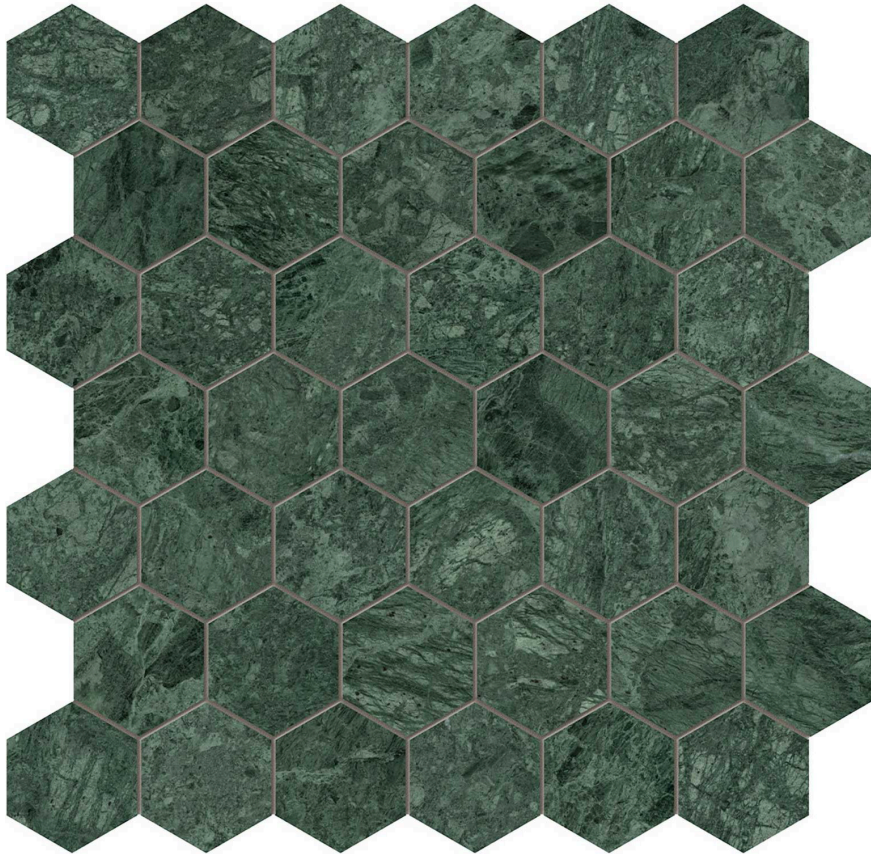

# Tiles by Kia

---

## PRODUCT DIOSA VERDE 2 HEXAGON MOSAIC

---

Stone | 12"x12" | Marble

### TECHNICAL DATA

CODE: AS5001-03330

NAME: Diosa Verde 2 Hexagon Mosaic

SIZE: 12"x12"

SERIES: Diosa Verde

FINISH: Polished

BILLING UNIT: SF

FAMILY: Stone

MOSAIC CHIP SIZE: 2"x2"

SUITABLE FOR: Indoor|Shower

TYPOLOGY: Marble

TYPE OF PIECE: Mosaic

USE: Floor and Wall

NOTES: Sheet size shown is approximate. Actual dimensions refer to individual mosaic chips.