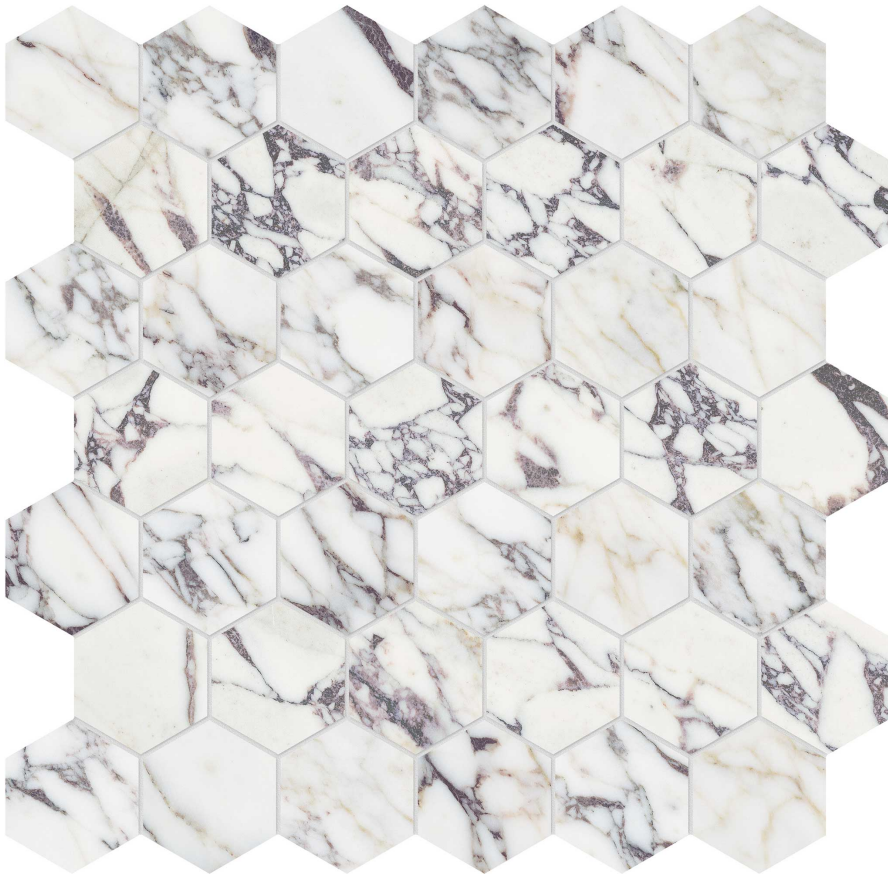

Tiles by Kia

PRODUCT VIOLA ROCCIA 2 HEXAGON MOSAIC

Stone | 12"x12" | Marble

TECHNICAL DATA

CODE: AS5001-03210

NAME: Viola Roccia 2 Hexagon Mosaic

SIZE: 12"x12"

SERIES: Viola Roccia

FINISH: Honed

BILLING UNIT: SF

FAMILY: Stone

MOSAIC CHIP SIZE: 2"x2"

SUITABLE FOR: Indoor|Shower

TYPOLOGY: Marble

TYPE OF PIECE: Mosaic

USE: Floor and Wall