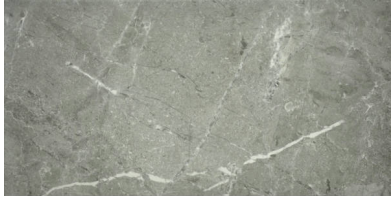

GRAPHIC VARIETY