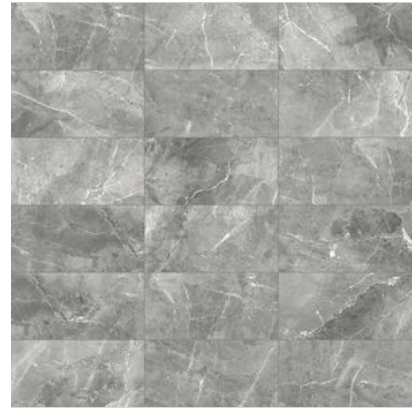

ROOM SCENES