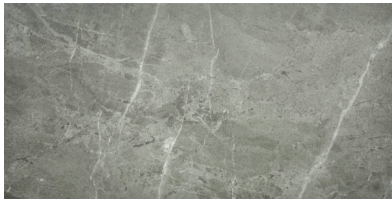

GRAPHIC VARIETY