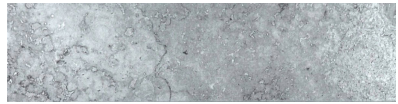

GRAPHIC VARIETY