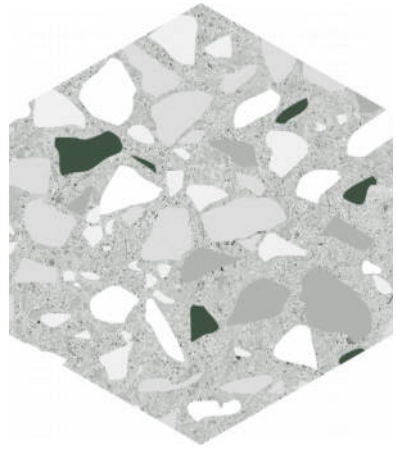

### ALTEA 5.5X6.3" GREY HEXAGON

---

Tile | 5.5"x6.3" | Porcelain

## GRAPHIC VARIETY

## TECHNICAL DATA

CODE: QUAT-GR-1  
NAME: Altea 5.5X6.3" Grey Hexagon  
SIZE: 5.5"x6.3"  
SERIES: Altea  
FINISH: Matt  
LOOK: Terrazo  
BILLING UNIT: SF  
FAMILY: Tile  
FROST RESISTANCE: Yes  
PEI: 4  
SHADE VARIATION: V1  
STYLE: Contemporary  
SUITABLE FOR: Backsplash|Indoor|Outdoor|Pool|Shower  
TYPOLOGY: Porcelain  
TYPE OF PIECE: Field Tile  
USE: Floor and Wall