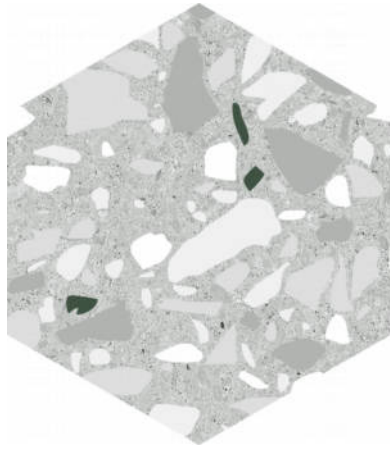

### ALTEA 5.5X6.3" GREY HEXAGON

---

Tile | 5.5"x6.3" | Porcelain

## GRAPHIC VARIETY

## TECHNICAL DATA

CODE: QUAT-GR-1  
NAME: Altea 5.5X6.3" Grey Hexagon  
SIZE: 5.5"x6.3"  
SERIES: Altea  
FINISH: Matt  
LOOK: Terrazo  
BILLING UNIT: SF  
FAMILY: Tile  
FROST RESISTANCE: Yes  
PEI: 4  
SHADE VARIATION: V1  
STYLE: Contemporary  
SUITABLE FOR: Backsplash|Indoor|Outdoor|Pool|Shower  
TYPOLOGY: Porcelain  
TYPE OF PIECE: Field Tile  
USE: Floor and Wall