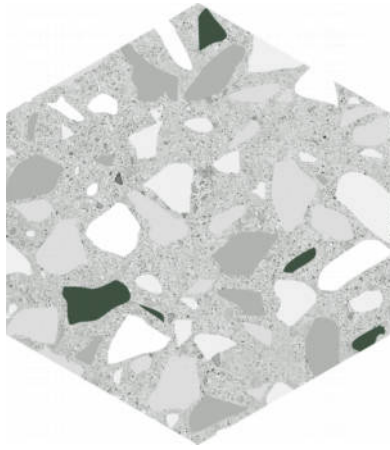

### ALTEA 5.5X6.3" GREY HEXAGON

---

Tile | 5.5"x6.3" | Porcelain

## GRAPHIC VARIETY

## TECHNICAL DATA

CODE: QUAT-GR-1  
NAME: Altea 5.5X6.3" Grey Hexagon  
SIZE: 5.5"x6.3"  
SERIES: Altea  
FINISH: Matt  
LOOK: Terrazo  
BILLING UNIT: SF  
FAMILY: Tile  
FROST RESISTANCE: Yes  
PEI: 4  
SHADE VARIATION: V1  
STYLE: Contemporary  
SUITABLE FOR: Backsplash|Indoor|Outdoor|Pool|Shower  
TYPOLOGY: Porcelain  
TYPE OF PIECE: Field Tile  
USE: Floor and Wall