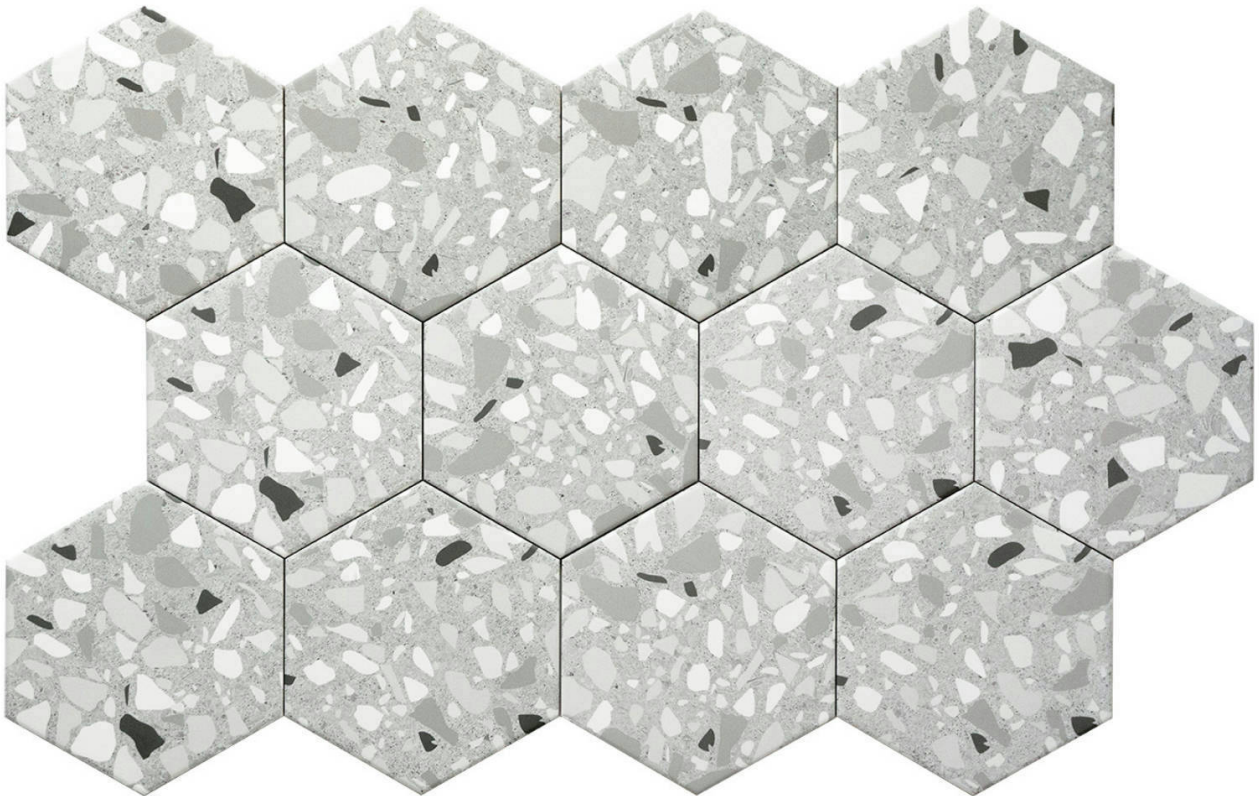

### ALTEA 5.5X6.3" GREY HEXAGON

---

Tile | 5.5"x6.3" | Porcelain

## TECHNICAL DATA

CODE: QUAT-GR-1  
NAME: Altea 5.5X6.3" Grey Hexagon  
SIZE: 5.5"x6.3"  
SERIES: Altea  
FINISH: Matt  
LOOK: Terrazo  
BILLING UNIT: SF  
FAMILY: Tile  
FROST RESISTANCE: Yes  
PEI: 4  
SHADE VARIATION: V1  
STYLE: Contemporary  
SUITABLE FOR: Backsplash|Indoor|Outdoor|Pool|Shower  
TYPOLOGY: Porcelain  
TYPE OF PIECE: Field Tile  
USE: Floor and Wall