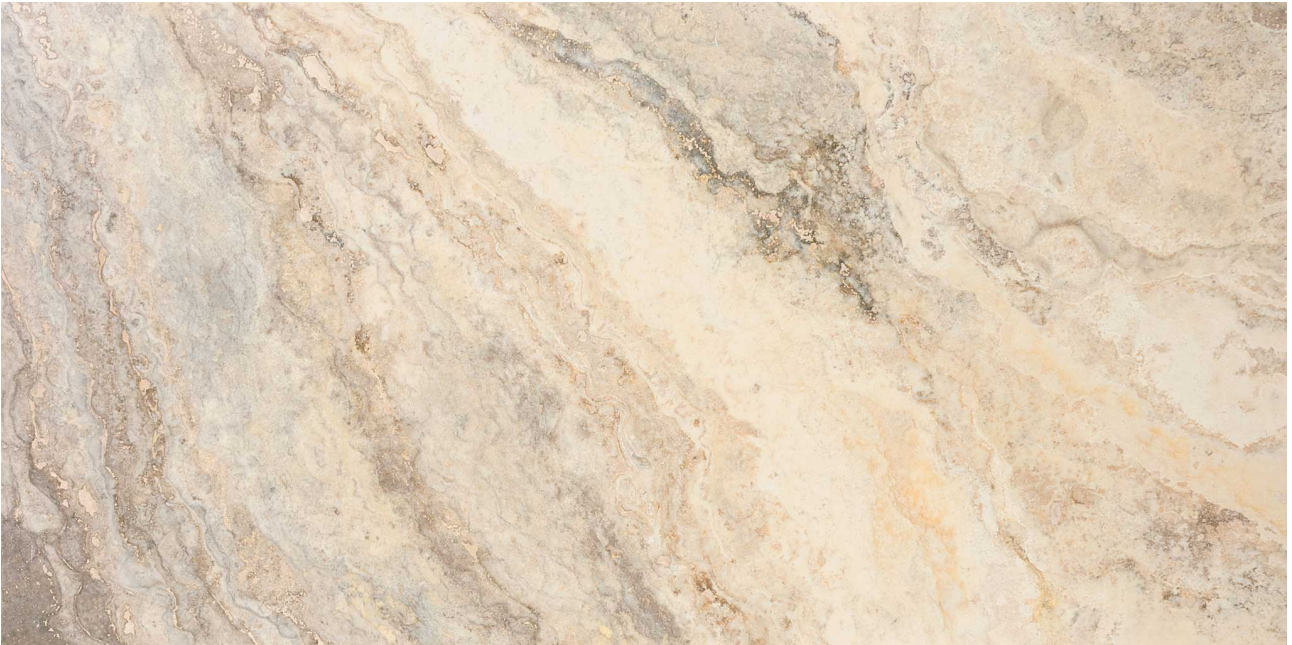

## PRODUCT PICASSO 8X16

---

Stone | 8"x16" | Travertine

## TECHNICAL DATA

CODE: AS5000-01560  
NAME: Picasso 8x16  
SIZE: 8"x16"  
SERIES: Picasso  
FINISH: Brushed  
BILLING UNIT: SF  
EDGE: Chiseled  
FAMILY: Stone  
SUITABLE FOR: Indoor|Shower  
TYPOLOGY: Travertine  
TYPE OF PIECE: Field Tile  
USE: Floor and Wall