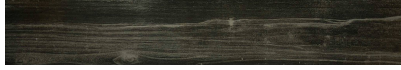

Tiles by Kia

SERIES LUSTRE

Wood Look | | Porcelain

For centuries, clear protective finishes have been used to compliment woodworking projects by accentuating the character of the wood's natural structures. Hand-finished natural wood flooring adorned with this finish makes a statement of elegance and subtle sophistication in any project. Rich, dramatic tones and the artful recreation of the knots, grains and texture of finished natural wood flooring are presented in six color options ranging from Bright White to Radiant Cherry and Deep Black shades. This refined look is suitable for any project where the look of hardwood is desired, but easy maintenance is required.

PRODUCTS

Bright White 6X36
6"x36" | Porcelain

Deep Black 6X36
6"x36" | Porcelain

Radiant Cherry 6X36
6"x36" | Porcelain

Rustic Natural 6X36
6"x36" | Porcelain

Vivid Vintage 6X36
6"x36" | Porcelain

Warm Honey 6X36
6"x36" | Porcelain