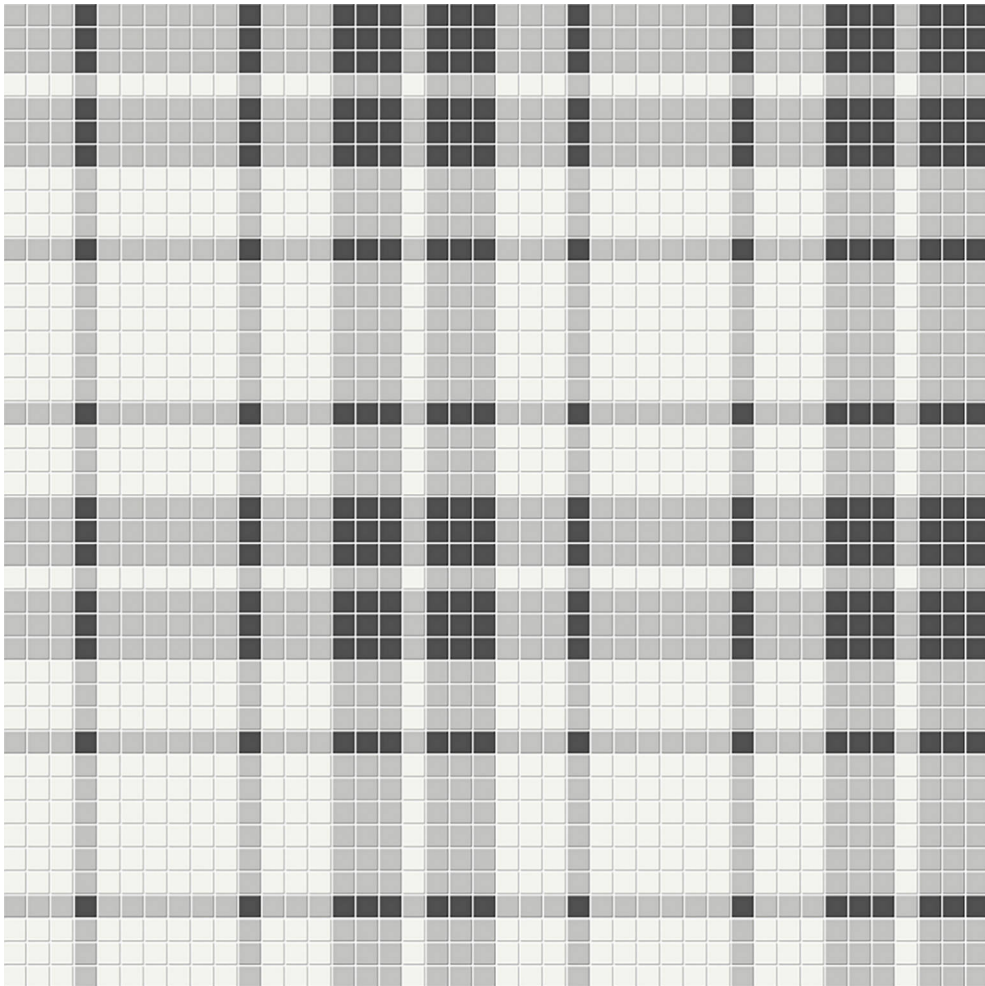

### MIDNIGHT BLEND MATTE PLAID PATTERN MOSAIC

---

Tile | 13.35"x13.35" | Porcelain

### TECHNICAL DATA

CODE: QUTR-MI-M23M  
NAME: Midnight Blend Matte Plaid Pattern Mosaic  
SIZE: 13.35"x13.35"  
SERIES: Traditions  
FINISH: Matt  
LOOK: Mono-Color  
BILLING UNIT: SF  
FAMILY: Tile  
FROST RESISTANCE: Yes  
MOSAIC CHIP SIZE: Mesh-Mounted  
STYLE: Classic  
SUITABLE FOR: Backsplash,Indoor  
TYPOLOGY: Porcelain  
TYPE OF PIECE: Mosaic  
USE: Floor and Wall