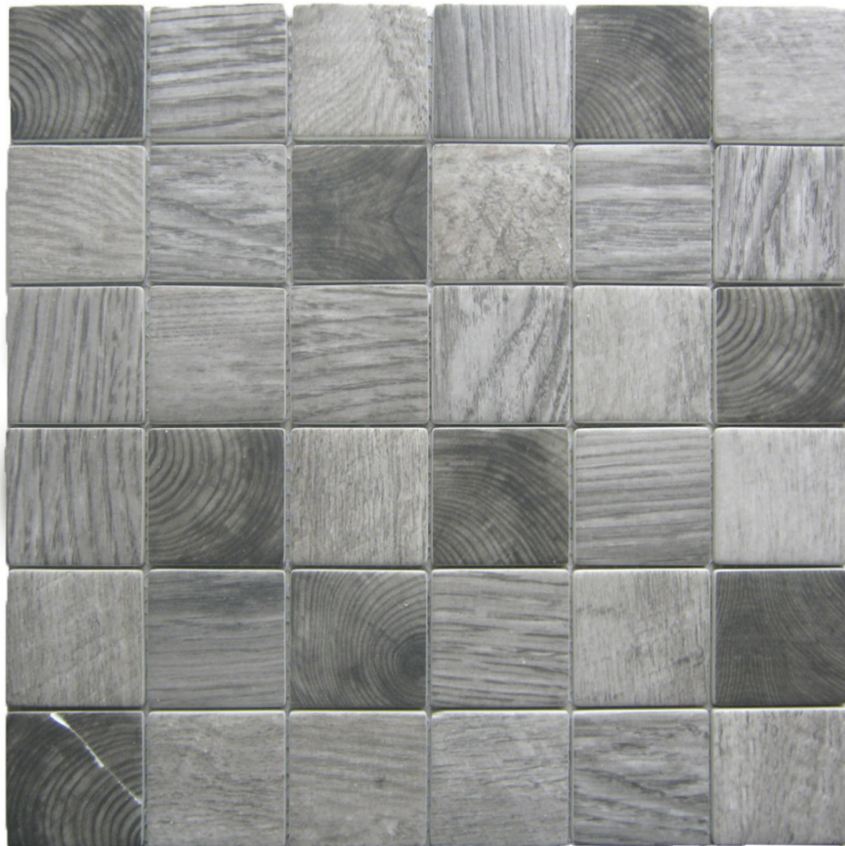

Tiles by Kia

PRODUCT

GREY MIX RECYCLED GLASS MIX 2X2\ " SQUARE MOSAIC

Mosaic and Decorative Tile | 12"x12" |

TECHNICAL DATA

CODE: RVCHAWV137

NAME: Grey Mix Recycled Glass Mix 2X2" Square Mosaic

SIZE: 12"x12"

SERIES: Chelsea Collection

LOOK: Multi-Look Mosaics

BILLING UNIT: SH

FAMILY: Mosaic and Decorative Tile

MOSAIC CHIP SIZE: 2"x2"

SUITABLE FOR: Backsplash,Indoor,Outdoor,Shower,Pool

TYPE OF PIECE: Mosaic

USE: Floor and Wall